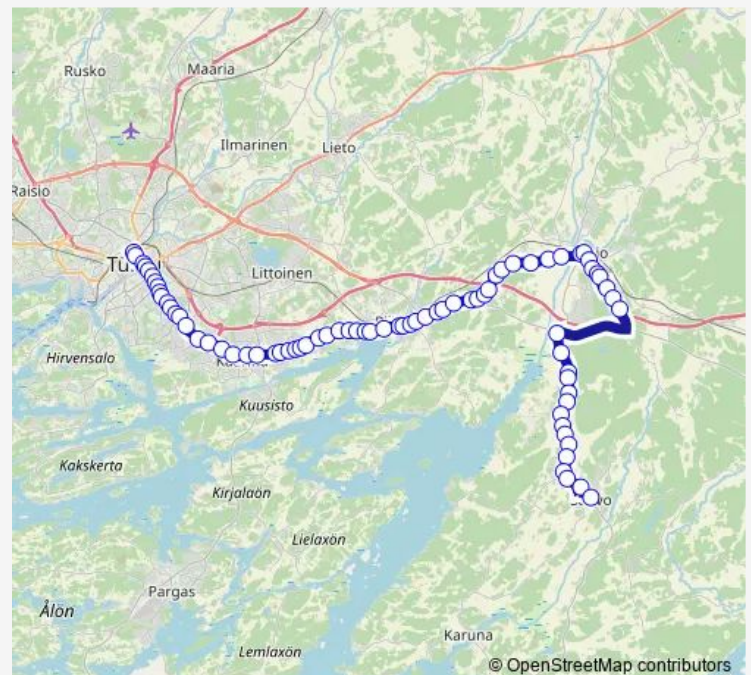

Urheilukenttä I

Kaarina, tie 110 I

Kesämäki I

Route schedule

Turku laituri 3 — Sauvo

Monday 06:50

Tuesday 06:50

Wednesday 06:50

Thursday 06:50

Friday 06:50

Saturday —

Sunday —

Route info

Direction: Turku laituri 3

Stops: 77

Trip Duration: 1 hour 5 min