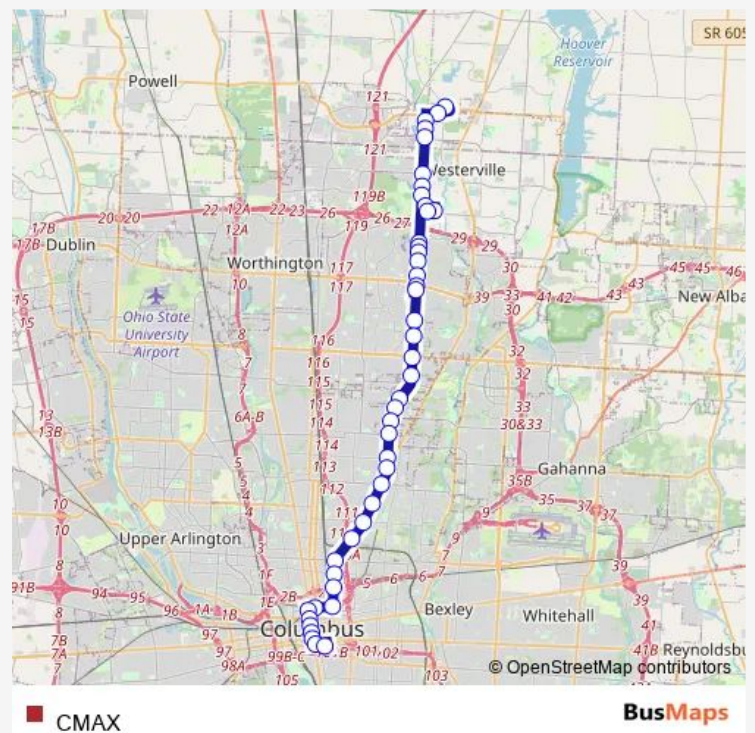

N High ST & E Long St

N High ST & E Nationwide Blvd

E Naghten ST & N 5TH St

Cleveland AVE & Mount Vernon Ave

Cleveland AVE & Fort Hayes

Cleveland AVE & E 2ND Ave

Cleveland AVE & E 5TH Ave

Cleveland AVE & E 11th Ave

Cleveland AVE & E 17th Ave

Cleveland AVE & E 24th Ave

Cleveland AVE & E Hudson St

Cleveland AVE & Genessee Ave

Cleveland AVE & E Weber Rd

Cleveland AVE & Oakland Park Ave

Cleveland AVE & HUY Rd

Cleveland AVE & Northern Lights

### Route schedule

E Mound ST & S 4TH St — Ohio Health & Africa Rd

Monday 05:21-22:45

Tuesday 05:21-22:45

Wednesday 05:21-22:45

Thursday 05:21-22:45

Friday 05:21-22:45

Saturday 05:21-21:45

### Route info

Direction: E Mound ST & S 4TH St

Stops: 47

Trip Duration: 0 hour 57 min

Cleveland AVE & Lehner Rd

Cleveland AVE & Morse Rd

Cleveland AVE & Northwold Rd

Cleveland AVE & Wallcrest Blvd