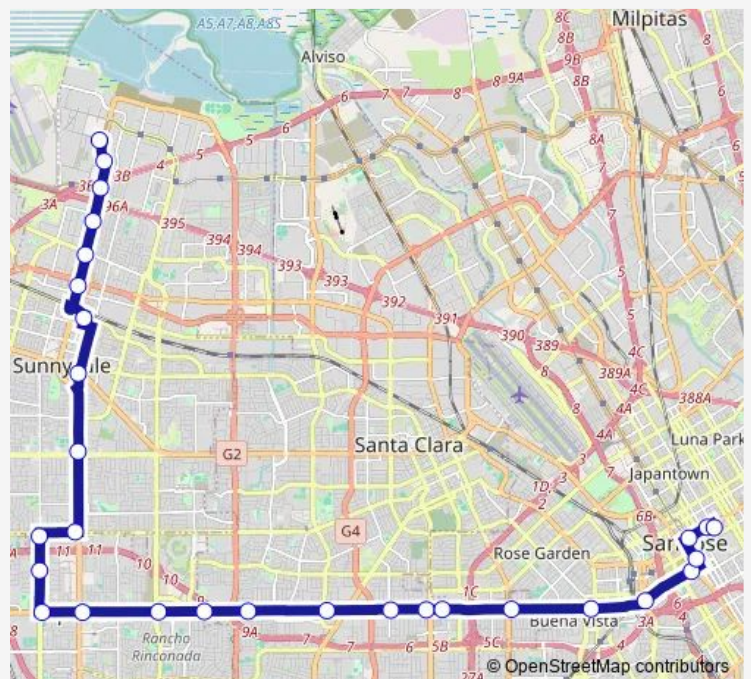

Stevens Creek & Stelling

Stevens Creek & De Anza

Stevens Creek & Miller

Stevens Creek & Stern

Stevens Creek & Loma Linda

Stevens Creek & Kiely

Stevens Creek & Cypress

Stevens Creek & Winchester

### Route schedule

Lockheed Martin Transit Center (Bay 6) — 7th & Santa Clara

Monday 05:27-22:34

Tuesday 05:27-22:34

Wednesday 05:27-22:34

Thursday 05:27-22:34

Friday 05:27-22:34

Saturday 06:17-22:47

### Route info

Direction: Lockheed Martin Transit Center (Bay 6)

Stops: 29

Trip Duration: 1 hour 12 min

■ Rapid 523 — San Jose State - Lockheed Martin via De Anza

Stevens Creek & Santana Row / Valley Fair

San Carlos & Bascom

## Direction

7th & Santa Clara — Lockheed Martin Transit Center (Bay 2)

29 stops

[Open route schedule](#)

7th & Santa Clara

Santa Clara & 5th

2nd & Santa Clara

2nd & Paseo de San Antonio