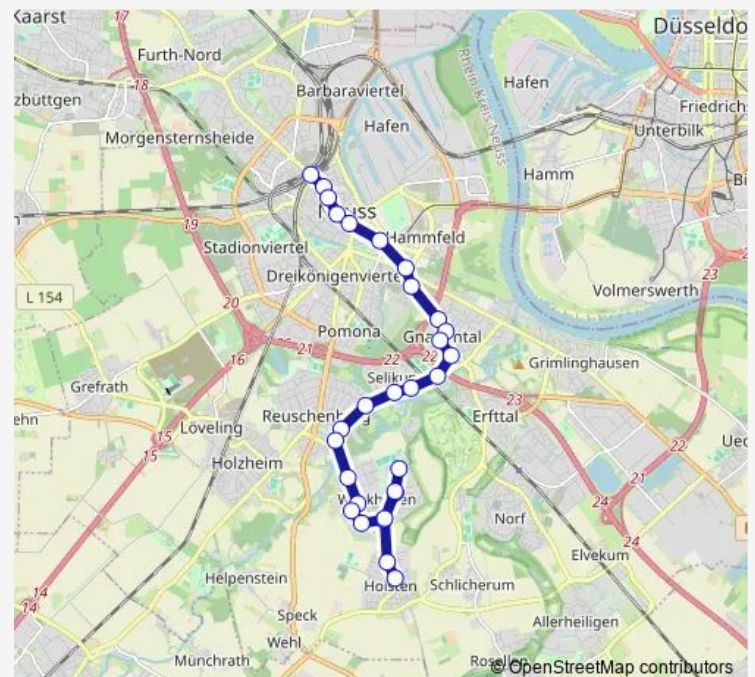

Neuss Lindenplatz

Neuss Einkaufszentrum

Neuss Hülchrather Str.

Route schedule

Neuss Hauptbahnhof — Neuss Hoisten Schleife

Monday	—
Tuesday	—
Wednesday	—
Thursday	—
Friday	25:00-02:00 ⁺¹
Saturday	03:00-02:00 ⁺¹
Sunday	03:00

Route info

Direction: Neuss Hauptbahnhof

Stops: 29

Trip Duration: 0 hour 35 min

■ NE6

BusMaps

Neuss Willi-Graf-Str.

Neuss Bernh.-Lichtenberg-Str.

Neuss Erich-Hoepner-Str.

Neuss Bernh.-Letterhaus-Str.

Neuss Erich-Hoepner-Str.

Neuss Bernh.-Lichtenberg-Str.

Neuss Am Spienhauer

Neuss Hoisten Schleife

Direction

Neuss Hoisten Schleife — Neuss Hauptbahnhof

Route info

Direction: Neuss Hoisten Schleife

Stops: 2

Trip Duration: 0 hour 16 min

NE6 Bus time schedules and route maps are available in an offline PDF at busmaps.com. Use the busmaps.com website to see live bus times, train schedule or subway schedule, and step-by-step directions for all public transit in Duesseldorf