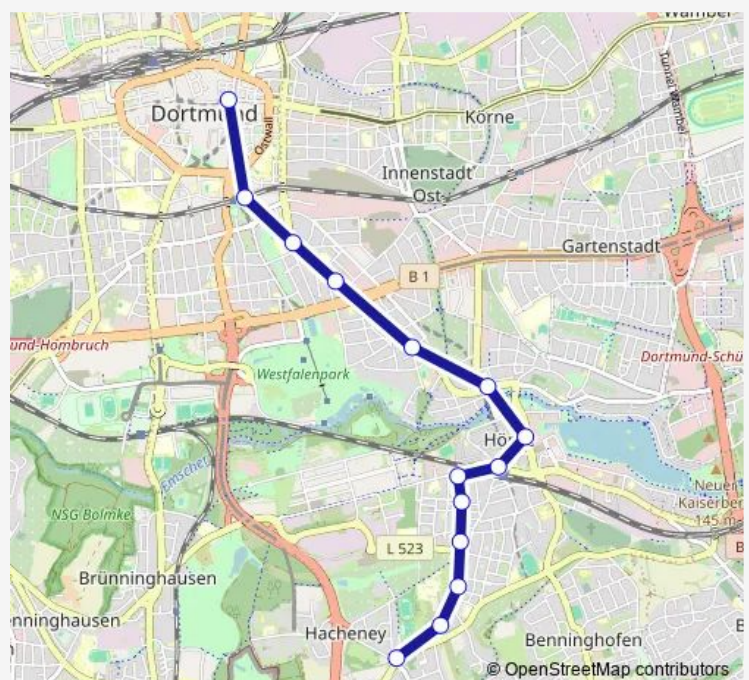

Bus NE6

[Go to website](#)

Direction

Dortmund Reinoldikirche — Dortmund Hacheneyer Kirchweg

14 stops

[Open route schedule](#)

Dortmund Reinoldikirche

Dortmund Stadthaus

Dortmund Teutonenstraße

Dortmund Wellinghofer Straße

Dortmund Danziger Straße

Dortmund Hacheneyer Kirchweg

Route schedule

Dortmund Reinoldikirche — Dortmund Hacheneyer Kirchweg

Monday —

Tuesday —

Wednesday —

Thursday —

Friday —

Saturday —

Sunday

25:45⁺¹

Route info

Direction: Dortmund Reinoldikirche

Stops: 14

Trip Duration: 0 hour 17 min

■ NE6

NE6 Bus time schedules and route maps are available in an offline PDF at busmaps.com. Use the busmaps.com website to see live bus times, train schedule or subway schedule, and step-by-step directions for all public transit in Dortmund