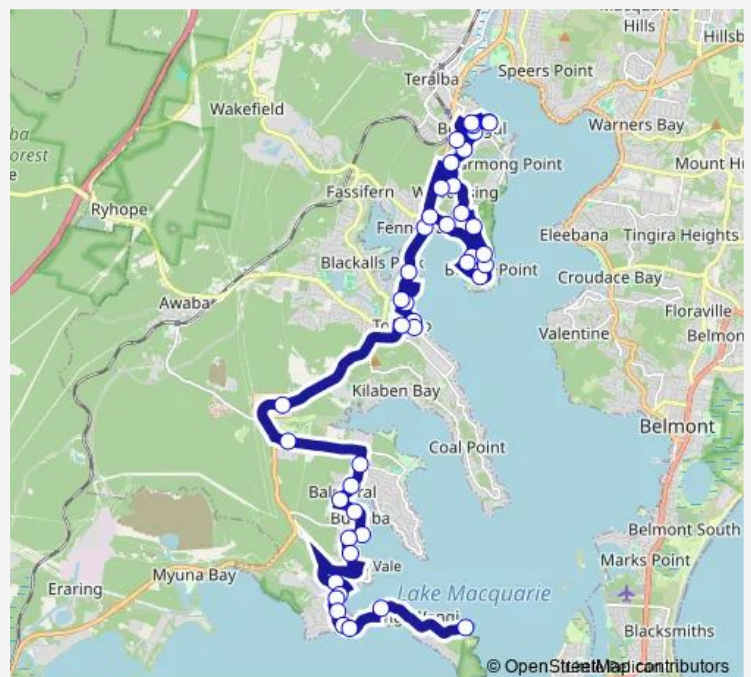

Hayden Brook Rd At Ranclaud St

Marmong St Opp Five Island School

First St Opp Lake Macquarie High School

Lake Macquarie High School, First St

Route schedule

Toronto Public School, Bay St — Watkins Rd Opp Reserve Rd

Monday 15:05

Tuesday 15:05

Wednesday 15:05

Thursday 15:05

Friday 15:05

Saturday —

Sunday —

Route info

Direction: Toronto Public School, Bay St

Stops: 43

Trip Duration: 1 hour 2 min

6409 — Toronto PS to Booragul

Five Islands School, Aspinall St

St Pauls High School

Old Toronto Station, Victory Pde

The Boulevarde At Pemell St

Ilford Av Opp Newark St

Ilford Av Opp Clydebank Rd

Ilford Av Opp Lisburn St

Donnelly Rd Opp Wangi Oval

The Promenade Before Market St

Wangi District Workers' Club, Dobell Dr

Dobell Dr Opp Carawa Dr

Dobell Dr At Manooka St