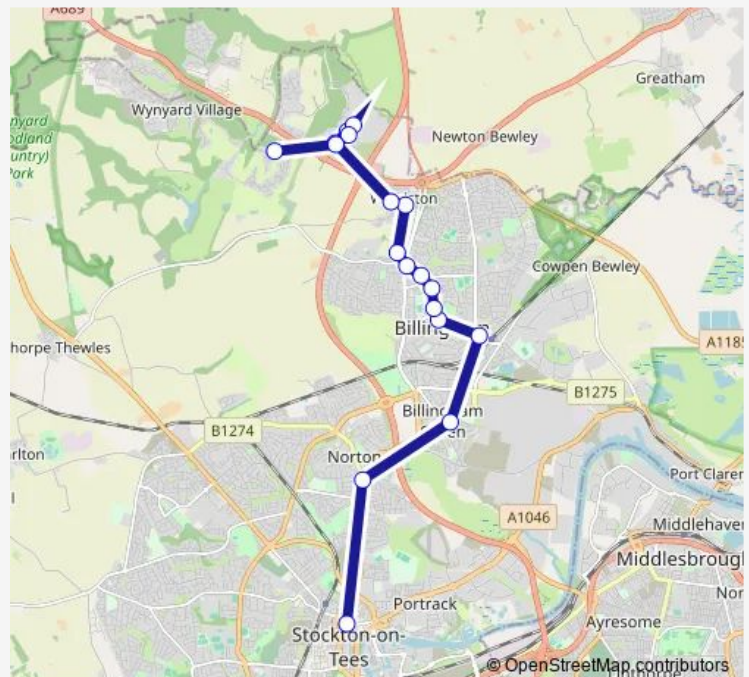

Route schedule

High Street Stand X — Mountstewart

Monday 07:00-18:10

Tuesday 07:00-18:10

Wednesday 07:00-18:10

Thursday 07:00-18:10

Friday 07:00-18:10

Saturday 07:00-18:10

Sunday —

Route info

Direction: High Street Stand X

Stops: 18

Trip Duration: 0 hour 26 min

X40 — Stockton High Street - Wynyard

Direction

Mountstewart — High Street Stand C

32 stops

[Open route schedule](#)

Mountstewart

Wellington Drive

Castlereagh

The Stables

Butterwick Grove

Swainston Close

Thursday 06:57-18:36

Friday 06:57-18:36

Saturday 07:26-18:36

Sunday —

Route info

Direction: Mountstewart

Stops: 32

Trip Duration: 0 hour 50 min