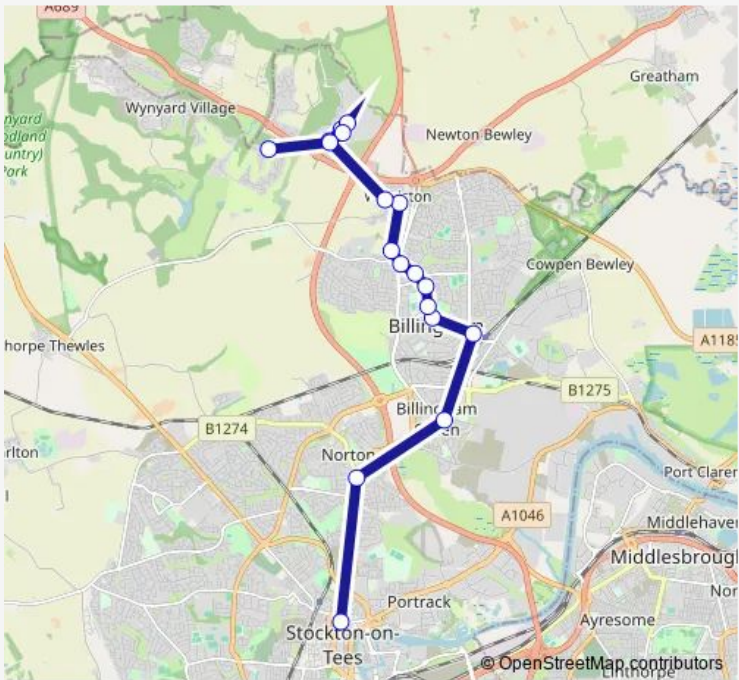

Bus X40 Stockton High Street - Wynyard

[Go to website](#)

**Direction**  
 High Street Stand X — Mountstewart  
 18 stops  
[Open route schedule](#)

- High Street Stand X
- Army Reserve Centre
- Belasis Avenue Stores
- Easby Road
- Town Centre - Asda
- Verbena Drive
- Hexham Walk
- Braemar Road
- Wolviston Road Flyover
- Kings Arms - Wolviston Road
- Post Office
- Manor Farm
- Wynyard Park House
- Cleveland Police
- Amazon
- Cleveland Police
- Wynyard Park House
- Mountstewart

Route schedule  
 High Street Stand X — Mountstewart

Monday	07:00-18:10
Tuesday	07:00-18:10
Wednesday	07:00-18:10
Thursday	07:00-18:10
Friday	07:00-18:10
Saturday	07:00-18:10
Sunday	—

Route info  
 Direction: High Street Stand X  
 Stops: 18  
 Trip Duration: 0 hour 26 min

■ X40 — Stockton High Street - Wynyard **BusMaps**

**Direction**

Mountstewart — High Street Stand C

32 stops

[Open route schedule](#)

Mountstewart

Wellington Drive

Castlereagh

## Route info

Direction: Mountstewart

Stops: 32

Trip Duration: 0 hour 40 min

Hexham Walk

Verbena Drive

Town Centre - Asda

Easby Road