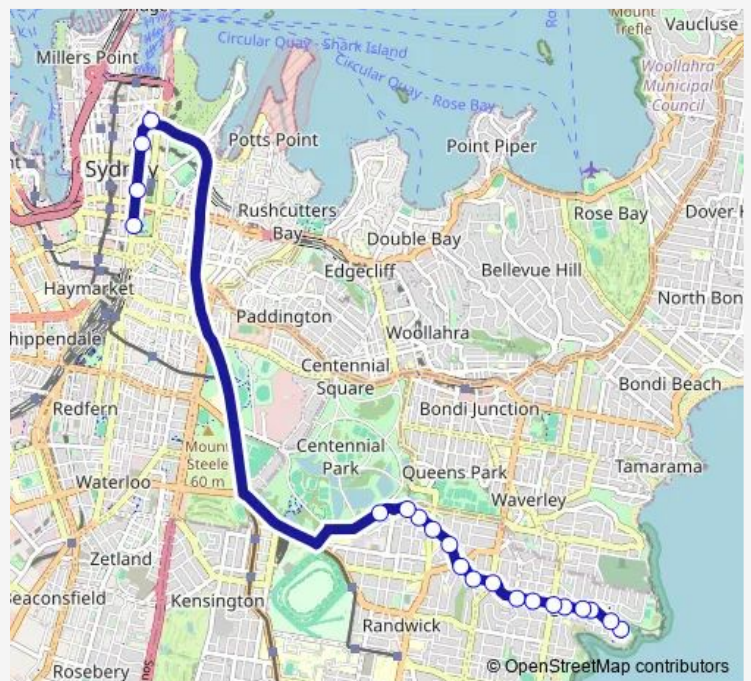

Bus X40 Prepay-Only - Clovelly to City Museum (Express Service)

[Go to website](#)

Direction

Clovelly Rd Terminus — Museum Station, Elizabeth St, Stand C

20 stops

[Open route schedule](#)

- Clovelly Rd Terminus
- Clovelly Rd At Walker St
- Clovelly Rd Opp Keith St
- Clovelly Rd At Mundarrah St
- Clovelly Rd At Beach St
- Clovelly Rd At Arden St
- Clovelly Rd Opp Knox St
- Clovelly Rd At Mount St
- Clovelly Rd At Carrington Rd
- Clovelly Rd Opp Searle Av
- Clovelly Rd At Frenchmans Rd
- Clovelly Rd Opp Gilderthorpe Av
- St Margaret Mary's Church, Clovelly Rd
- Clovelly Rd At Earl St
- Clovelly Rd At Darley Rd
- Darley Rd Opp Evans St
- Chifley Tower, Bent St
- Martin Place Station, Elizabeth St, Stand F
- St James Station, Elizabeth St
- Museum Station, Elizabeth St, Stand C

Route schedule

Clovelly Rd Terminus — Museum Station, Elizabeth St, Stand C

Monday	06:38-08:43
Tuesday	06:38-08:43
Wednesday	06:38-08:43
Thursday	06:38-08:43
Friday	06:38-08:43
Saturday	—
Sunday	—

Route info

Direction: Clovelly Rd Terminus

Stops: 20

Trip Duration: 0 hour 36 min

X40 Bus time schedules and route maps are available in an offline PDF at busmaps.com. Use the busmaps.com website to see live bus times, train schedule or subway schedule, and step-by-step directions for all public transit in Sydney