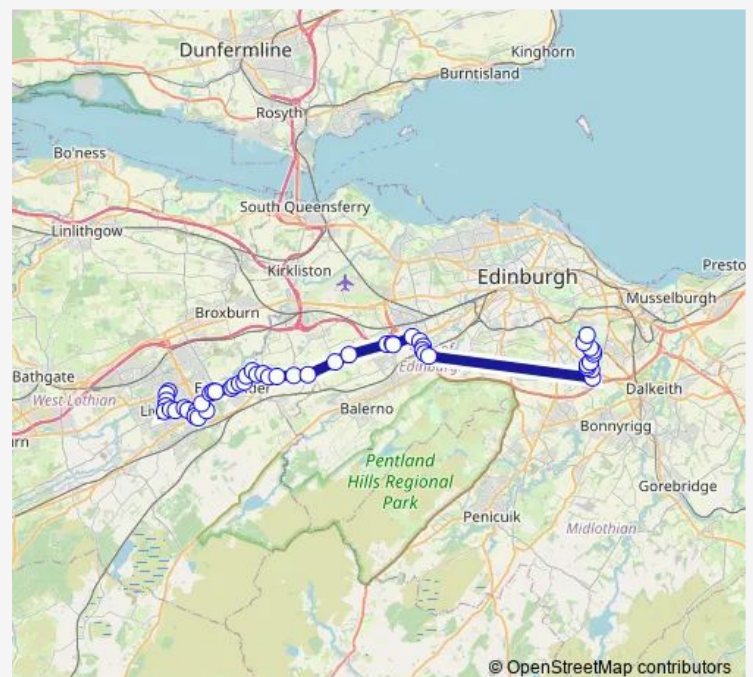

Thursday 05:32-18:31

Friday 05:32-18:31

Saturday 05:32-18:33

Sunday 05:36-18:33

Route info

Direction: St Johns Hospital

Stops: 50

Trip Duration: 1 hour 14 min

X40

BusMaps

Shiel Lane

Calderwood Mobility Hub

Adam Drive

Sandilands Lane

Camps Industrial Estate

Coxydene

Ferniehill Avenue

Ferniehill Place

Ferniehill Road

Fernieside Grove

Fernieside Drive

Little France Road

Royal Infirmary

Direction

Wednesday 06:42-20:20

Thursday 06:42-20:20

Friday 06:42-20:20

Saturday 06:42-20:20

Sunday 06:45-20:20

Route info

Direction: Royal Infirmary

Stops: 52