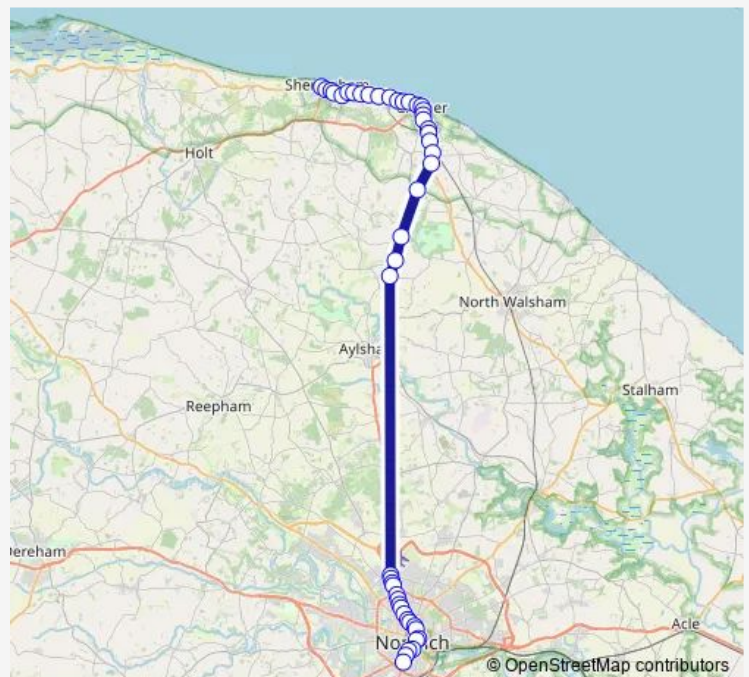

### Route schedule

Bus Station — Railway Approach

Monday 09:30-17:44

Tuesday 09:30-17:44

Wednesday 09:30-17:44

Thursday 09:30-17:44

Friday 09:30-17:44

Saturday —

### Route info

Direction: Bus Station

Stops: 45

Trip Duration: 1 hour 15 min

X40 — Sheringham - Cromer - Norwich

Manor Farm

New Road

Houses

The Avenue

Station Road

High School

Halsey House

Vicarage Road

The Loke

Bus Interchange

Westcliff Avenue