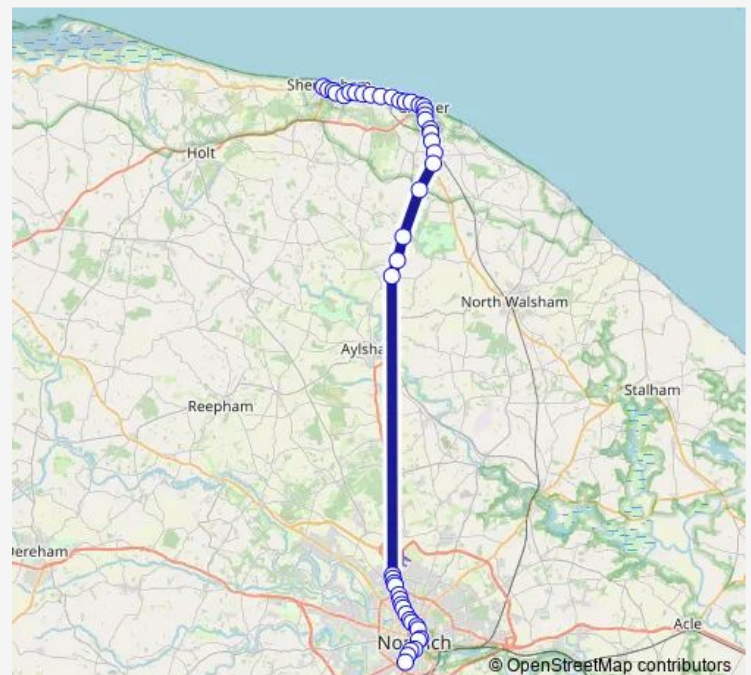

### Route schedule

Bus Station — Railway Approach

Monday 09:30-17:44

Tuesday 09:30-17:44

Wednesday 09:30-17:44

Thursday 09:30-17:44

Friday 09:30-17:44

Saturday —

### Route info

Direction: Bus Station

Stops: 45

Trip Duration: 1 hour 15 min

■ X40 — Sheringham - Cromer - Norwich

Manor Farm

New Road

Houses

The Avenue

Station Road

High School

Halsey House

Vicarage Road

The Loke

Bus Interchange

Westcliff Avenue