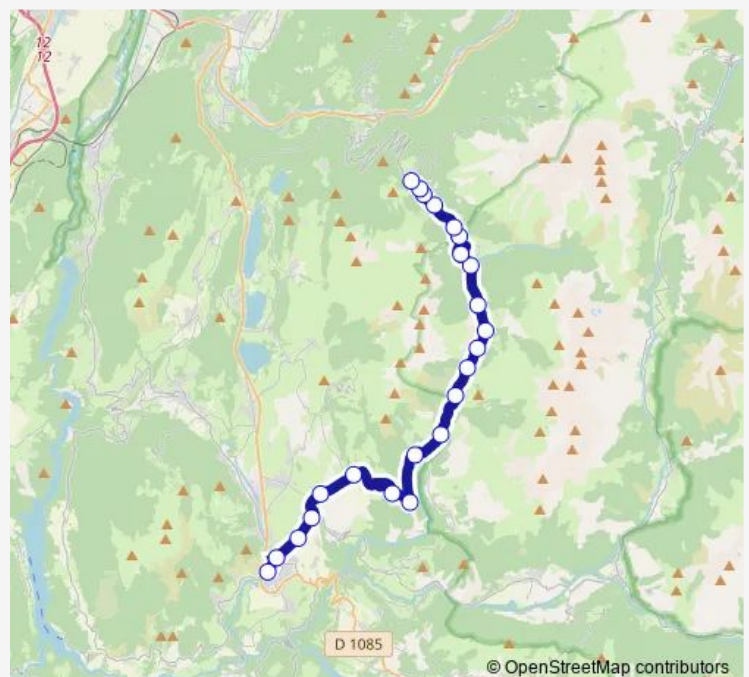

Thursday 07:50-18:15

Friday 07:50-18:15

Saturday 08:50-18:15

Sunday —

Route info

Direction: Republique

Stops: 23

Trip Duration: 0 hour 40 min