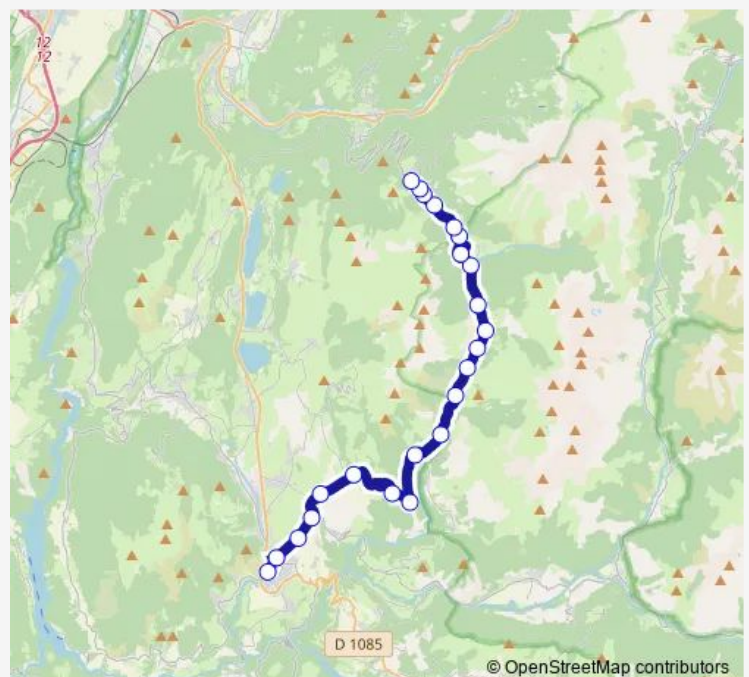

### Route schedule

Republique — Jean Poncet

Monday 07:50-18:15

Tuesday 07:50-18:15

Wednesday 08:50-18:15

Thursday 07:50-18:15

Friday 07:50-18:15

Saturday 08:50-18:15

### Route info

Direction: Republique

Stops: 23

Trip Duration: 0 hour 40 min

T93 — L'Alpe DU Grand Serre-LA Mure

BusMaps

Ecole

Jean Poncet