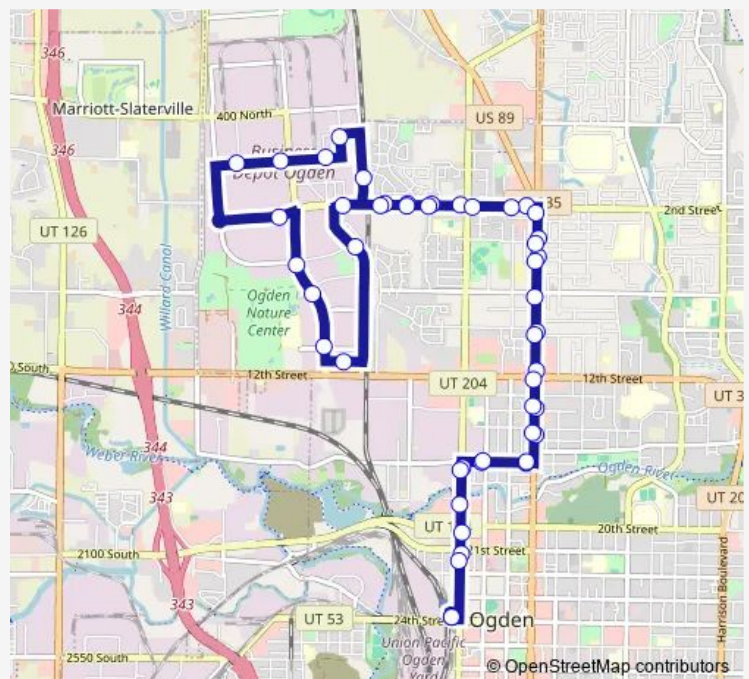

Bus F618 Ogden BDO Flex

[Go to website](#)

Direction

Ogden Central Station (Bay A) — Ogden Central Station (Bay A)

3 stops

[Open route schedule](#)

Ogden Central Station (Bay A)

33rd St @ 240 W

Saturday —

Sunday —

Route info

Direction: Ogden Central Station (Bay A)

Stops: 3

Trip Duration: 0 hour 10 min

F618 — Ogden BDO Flex

Direction

Ogden Central Station (Bay A) — Ogden Central Station (Bay A)

48 stops

[Open route schedule](#)

Ogden Central Station (Bay A)

Wall Ave @ 2110 S

Wall Ave @ 2038 S

Wall Ave @ 1710 S

17th St / Lincoln Ave (Eb)

Thursday 05:30-20:00

Friday 05:30-20:00

Saturday 07:02-19:02

Sunday —

Route info

Direction: Ogden Central Station (Bay A)

Stops: 48

Trip Duration: 0 hour 40 min