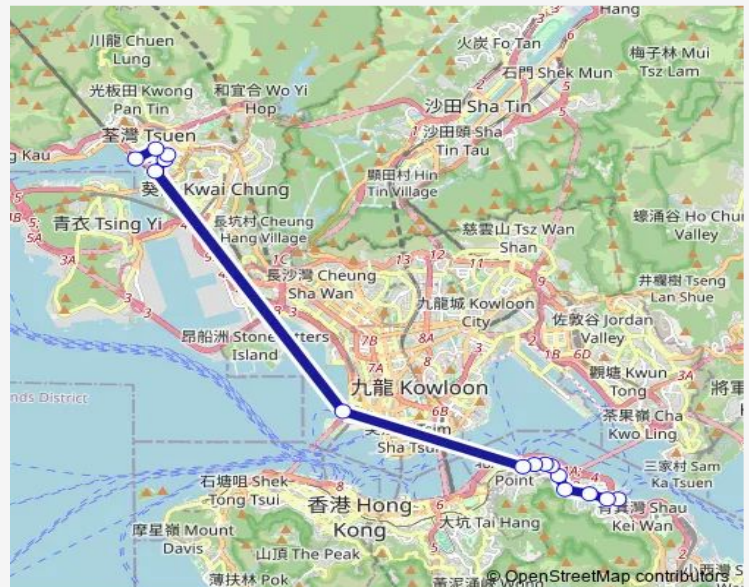

Route schedule

[Ctb] Munsang College (Hong Kong Island), TAI ON Street[[Kmb+Ctb] MUN Sang College HK Island/
Munsang College (Hong Kong Island), TAI ON Street — [Ctb] Tsuen WAN West Station[[Kmb] Tsuen WAN West Station BUS Terminus

Monday	18:05-19:25
Tuesday	18:05-19:25
Wednesday	18:05-19:25
Thursday	18:05-19:25
Friday	18:05-19:25
Saturday	—
Sunday	—

Route info

Direction: [Ctb] Munsang College (Hong Kong Island), TAI ON Street[[Kmb+Ctb] MUN Sang College HK Island/
Munsang College (Hong Kong Island), TAI ON Street

Stops: 15

Trip Duration: 0 hour 49 min

[Ctb] Lung TAK Street, Texaco Road[[Kmb] Lung TAK Street Tsuen Wan][Lwb] Lung TAK Street Tsuen Wan

[Ctb] Luen YAN Street[[Kmb] Luen YAN Street Tsuen Wan][Lwb] Luen YAN Street Tsuen Wan