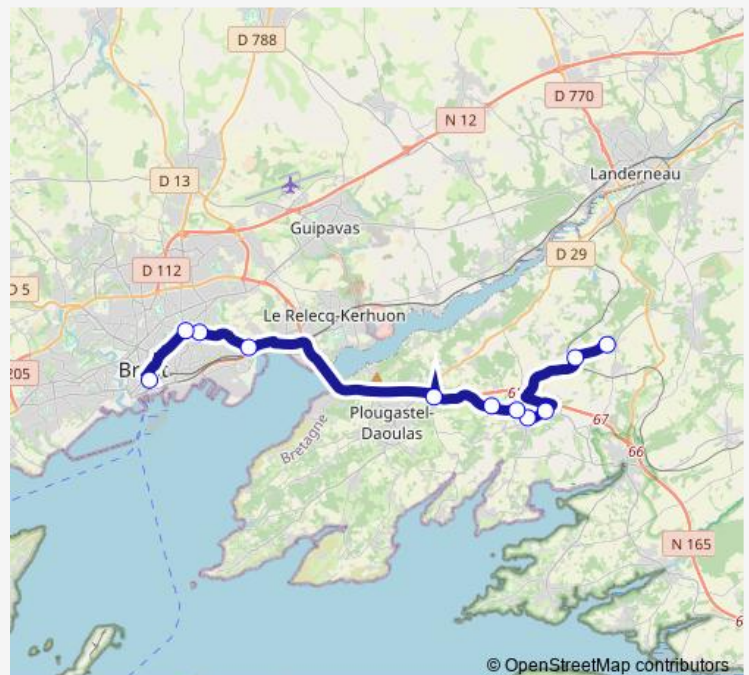

Saturday 12:18-18:23

Sunday 12:18-18:23

Route info

Direction: Gare Routière Sncf

Stops: 11

Trip Duration: 0 hour 41 min

933 — Dirinon - Loperhet - Brest

Direction

Bourg — Gare Routière Sncf

11 stops

[Open route schedule](#)

Bourg

Gare La Garenne

Le Fogot

Bourg

Mesmanic