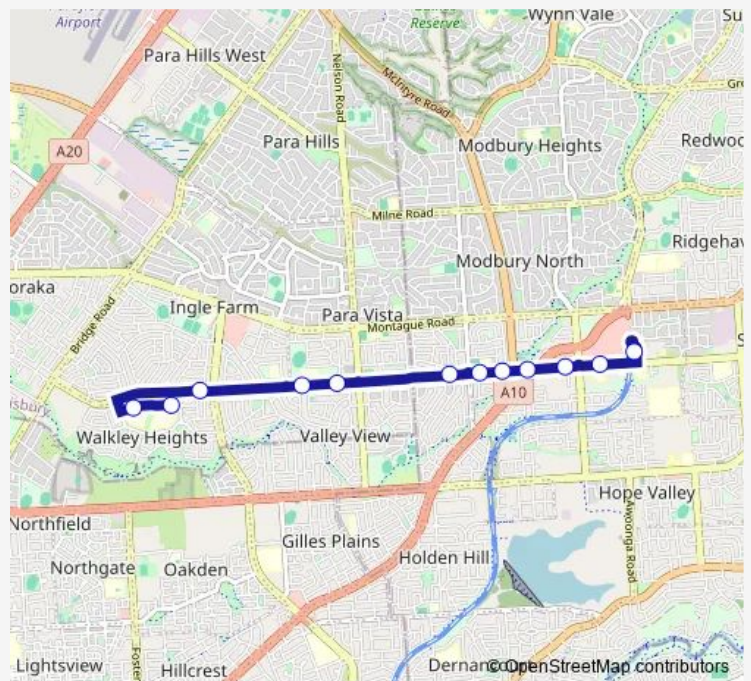

Stop 44 Wright Rd - North side

Stop 43S Smart Rd - North side

Stop 42A Smart Rd - North side

Zone F Tea Tree Plaza Interchange - East side

Route schedule

Stop Elms Village - Eastern Gate — Zone F Tea Tree Plaza Interchange - East side

Monday	—
Tuesday	09:05
Wednesday	—
Thursday	—
Friday	—
Saturday	—
Sunday	—

Route info

Direction: Stop Elms Village - Eastern Gate

Stops: 12

Trip Duration: 0 hour 15 min

Direction

Zone F Tea Tree Plaza Interchange - East side — Stop
Elms Village - Western Gate

12 stops

[Open route schedule](#)

Zone F Tea Tree Plaza Interchange - East side

Stop 42A Smart Rd - South side

Stop 43S Smart Rd - South side

Stop 44 Wright Rd - South side

Stop 43A Wright Rd - South side

Stop 42A Wright Rd - South side

Monday	—
Tuesday	12:00
Wednesday	—
Thursday	—
Friday	—
Saturday	—
Sunday	—

Route info

Direction: Zone F Tea Tree Plaza Interchange - East side

Stops: 12

Trip Duration: 0 hour 14 min

933 Bus time schedules and route maps are available in an offline PDF at busmaps.com. Use the busmaps.com website to see live bus times, train schedule or subway schedule, and step-by-step directions for all public transit in Adelaide