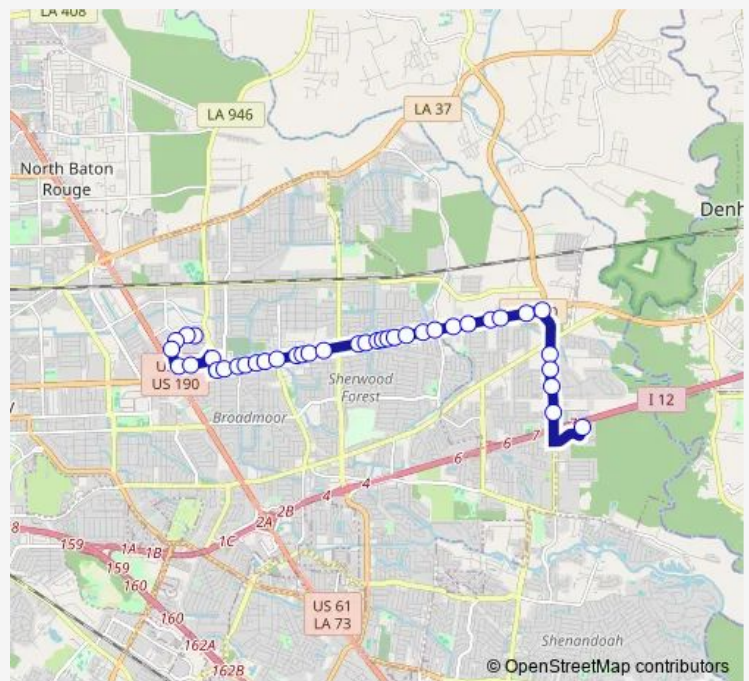

[Go to website](#)

Direction
 Ochsner Hospital — Cortana PI Walmart Transfer Center - E
 30 stops
[Open route schedule](#)

- Ochsner Hospital
- O Neal Ln @ Hobby Lobby - N
- O Neal Ln @ Centurion Ave - N
- O Neal Ln @ Coliseum Ave - N
- O Neal Ln @ Strain - N
- O Neal Ln @ north of Old Hammond Hwy - N
- O Neal Ln @ Florida/Discount Bakery - N
- Florida Service Rd EB @ Gloria Dr/Aamco
- Florida Service Rd EB @ Centerpoint Thwy
- Florida Service Rd EB @ Chevrolet Harris
- Florida Service Rd EB @ Rushmore - W
- Florida Service Rd EB @ N Flannery - W
- Florida Service Rd EB @ Windsor - W
- Florida Service Rd EB @ Harco - W
- Florida Blvd Service Rd EB @ Marque Ann/
- Florida Service Rd EB @ St Vincent Paul
- Florida Service Rd EB @ N Little John -
- Florida Service Rd EB @ Corner Square -
- Florida Service Rd EB @ Trinity Lutheran
- Florida Service Rd EB @ Green Oak - W
- Florida Service Rd EB @ Harvey - W

Route info

Direction: Ochsner Hospital
 Stops: 30
 Trip Duration: 0 hour 27 min

E. Florida

Florida Service Rd EB @ Sam Dr - W

Florida Service Rd EB @ Sharp - W

Florida Service Rd EB @ Madeline Ct - W

Florida Service Rd EB @ Green Oaks - W

Route schedule

Cortana PI Walmart Transfer Center - E — Ochsner Hospital

Monday 05:45-21:15

Tuesday 05:45-21:15

Wednesday 05:45-21:15

Thursday 05:45-21:15

Friday 05:45-21:15

Saturday 05:45-20:15

Sunday 06:21-19:21

Route info

Direction: Cortana PI Walmart Transfer Center - E

Stops: 38

Trip Duration: 0 hour 25 min

Florida Service Rd WB @ Montalbano - E

Florida Service Rd @ Kia - E

Florida Service Rd @ S Flannery - E