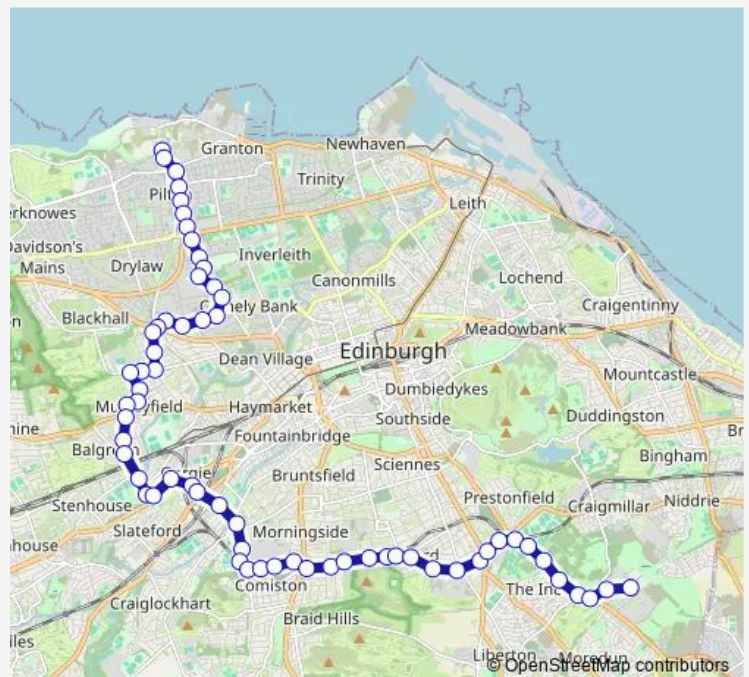

### Direction

Royal Infirmary — Longstone Terrace

42 stops

[Open route schedule](#)

- Royal Infirmary
- RH Sick Children
- Craigmillar Castle Road
- Kingston Avenue
- Walter Scott Avenue
- Craigmillar Cemetery
- Bridgend Cottages
- Cameron Toll
- Cameron Toll Centre
- Gordon Terrace
- West Mains Road
- Royal Observatory
- Eva Place
- Maurice Place
- Oswald Road
- Blackford Pond
- Midmar Avenue
- Braid Avenue
- Cluny Gardens
- Belhaven Place
- Bruce Street

### Route schedule

Royal Infirmary — Longstone Terrace

Monday	08:42-19:55
Tuesday	08:42-19:55
Wednesday	08:42-19:55
Thursday	08:42-19:55
Friday	08:42-19:55
Saturday	19:55
Sunday	17:40

### Route info

Direction: Royal Infirmary

Stops: 42

Trip Duration: 0 hour 35 min

Balcarres Court

Craighouse Gardens

Myreside Court

Myreside Stadium