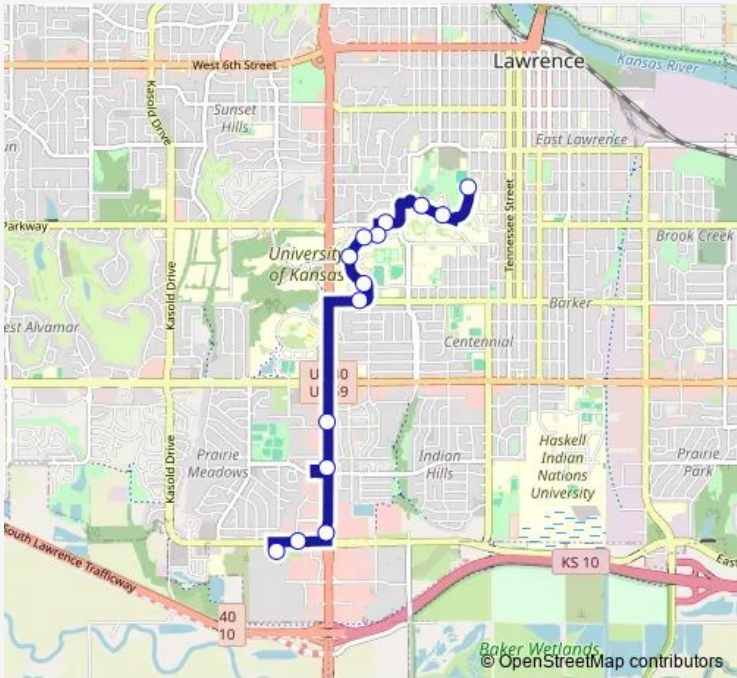

[Go to website](#)

**Direction**  
 177 - Spencer Museum of Art — 8 - 31st @ The Reserve  
 14 stops  
[Open route schedule](#)

- 177 - Spencer Museum of Art
- 373 - Bailey Hall
- 455 - Snow Hall
- 369 - Learned Hall (Engineering)
- 386 - Burdick @ Irving Hill
- 397 - Irving Hill @ Burdick
- 396 - Irving Hill @ 18th
- 393 - Stouffer Place Apartments (eastbound)
- 107 - 19th @ Ellis
- 66 - Iowa @ 25th
- 67 - Iowa @ 27th
- 262 - Iowa @ 31st Sb
- 244 - 31st @ Four Wheel Dr.
- 8 - 31st @ The Reserve

Route schedule  
 177 - Spencer Museum of Art — 8 - 31st @ The Reserve

Monday	07:19-21:39
Tuesday	07:19-21:39
Wednesday	07:19-21:39
Thursday	07:19-21:39
Friday	07:19-21:39
Saturday	—
Sunday	—

Route info  
 Direction: 177 - Spencer Museum of Art  
 Stops: 14  
 Trip Duration: 0 hour 19 min

## Direction

8 - 31st @ The Reserve — 250 - Kansas Union North - Lower

17 stops

[Open route schedule](#)

8 - 31st @ The Reserve

245 - 31st @ Nieder

68 - Iowa @ 27th

263 - 25th @ Iowa Wb

## Route info

Direction: 8 - 31st @ The Reserve

Stops: 17

Trip Duration: 0 hour 25 min

38 Bus time schedules and route maps are available in an offline PDF at busmaps.com. Use the busmaps.com website to see live bus times, train schedule or subway schedule, and step-by-step directions for all public transit in Lawrence