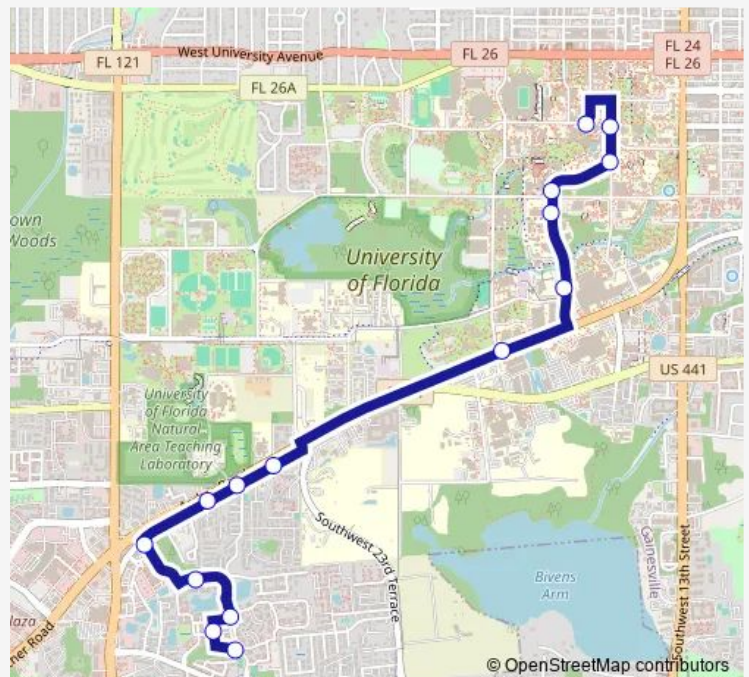

Gainesville Place Apartments

Enclave 1

Enclave 3

Enclave 4

Gainesville Place

Route schedule

The Hub — Gainesville Place

Monday 07:03-22:15

Tuesday 07:03-22:15

Wednesday 07:03-22:15

Thursday 07:03-22:15

Friday 07:03-22:15

Saturday —

Sunday —

Route info

Direction: The Hub

Stops: 15

Trip Duration: 0 hour 20 min

Direction

Gainesville Place — The Hub

18 stops

[Open route schedule](#)

Gainesville Place

Gainesville Place Apartments

Route schedule

Gainesville Place — The Hub

Monday 06:45-21:49

Tuesday 06:45-21:49

Wednesday 06:45-21:49

Thursday 06:45-21:49

Friday 06:45-21:49

Saturday —