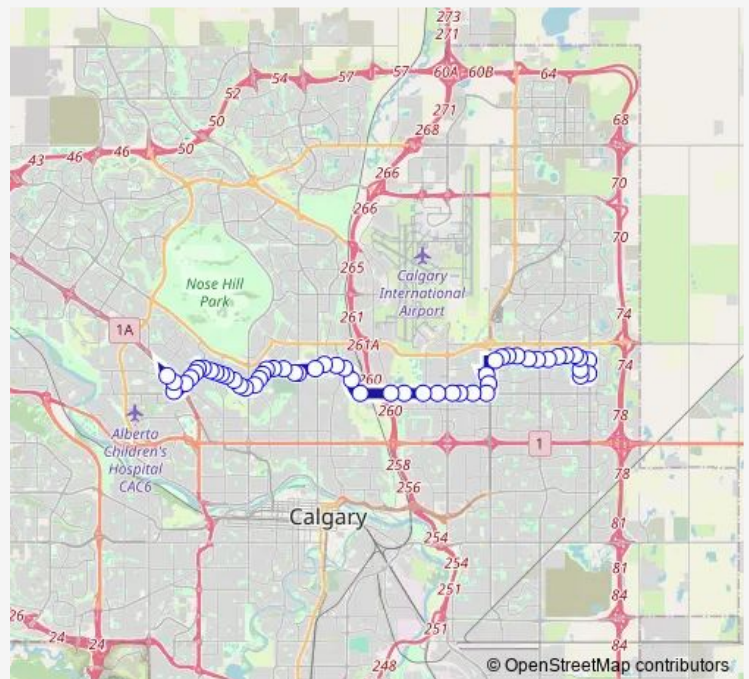

Bus 38 Brentwood Station/Temple

[Go to website](#)

Direction
 Brentwood LRT Station — EB 43 AV NE @ Temple DR Ne
 49 stops
[Open route schedule](#)

- Brentwood LRT Station
- SB 31 ST NW @ S. of Brentwood Station
- EB 32 AV NW @ Campus Dr
- NB Charleswood DR @ Brentwood BV Nw
- NB Charleswood DR @ 24 ST Nw
- EB Northmount DR @ Charleswood DR Nw
- EB Northmount DR @ Chilcotin RD Nw
- EB Northmount DR @ Cherokee DR NW
- EB Northmount DR @ 19 ST Nw
- EB Northmount DR @ Columbia PL NW
- EB Northmount DR @ Collingwood DR NW
- EB Northmount DR @ Clarendon RD NW
- EB Northmount DR @ Confederation VI NW
- EB Northmount DR @ 14 ST Nw
- NB Northmount DR @ Cornwallis DR NW
- NB Northmount DR @ Coleridge RD NW
- EB 40 AV NW @ Northmount Dr
- EB 40 AV NW @ 9 ST NW
- EB 40 AV NW @ E. of Hudson RD
- EB 40 AV NW @ 4 ST Nw
- EB 40 AV N @ Centre ST N

Route schedule
 Brentwood LRT Station — EB 43 AV NE @ Temple DR Ne

Monday	04:21-00:58 ⁺¹
Tuesday	04:21-00:58 ⁺¹
Wednesday	04:21-00:58 ⁺¹
Thursday	04:21-00:58 ⁺¹
Friday	04:21-00:58 ⁺¹
Saturday	04:34-00:37 ⁺¹
Sunday	04:34-00:37 ⁺¹

Route info
 Direction: Brentwood LRT Station
 Stops: 49
 Trip Duration: 0 hour 58 min

■ 38 — Brentwood Station/Temple

EB 41 AV NE @ 1 ST Ne

EB 41 AV NE @ Edmonton TR

SB 32 AV NE @ 6 ST NE

SB 32 AV NE @ 36 AV Ne

NB 36 ST NE @ 32 AV Ne

NB 36 ST @ Whitehorn DR Ne

Whitehorn LRT Station (NB 36 ST @ Whitehorn DR Ne)

NB 36 ST NE @ Whitefield Dr

EB 44 AV NE @ 36 ST Ne

EB 44 AV NE @ 38 ST Ne

EB 44 AV NE @ Whiteram Wy

EB 44 AV NE @ Whitefield Dr