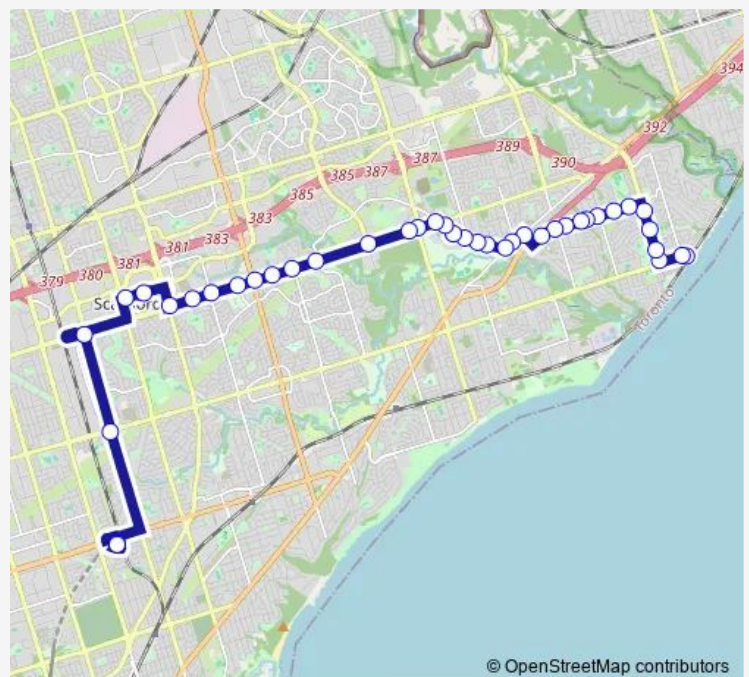

Ellesmere Rd at Bellamy Rd North

Ellesmere Rd at Dolly Varden Blvd

Ellesmere Rd at Markham Rd

Ellesmere Rd at Gander Dr East Side

Ellesmere Rd at Scarborough Golf Club Rd

Ellesmere Rd at Orton Park Rd

Ellesmere Rd at Neilson Rd - Scarborough Health Network Centenary Hospital

Ellesmere Rd at Morningside Ave

Ellesmere Rd at Military Trail (East)

Opposite 1314 Military Trail

Military Trail at Lash Crt

Route schedule

Kennedy Station - Platform B — Rouge Hill GO Station Loop

Monday	05:01-01:34 ⁺¹
Tuesday	05:01-01:34 ⁺¹
Wednesday	05:01-01:34 ⁺¹
Thursday	05:01-01:34 ⁺¹
Friday	05:01-01:34 ⁺¹
Saturday	05:36-01:00 ⁺¹
Sunday	07:34-01:00 ⁺¹

Route info

Direction: Kennedy Station - Platform B

Stops: 40

Trip Duration: 0 hour 40 min

© OpenStreetMap contributors

■ 38 — Highland Creek

Military Trail at Gladys Rd

Military Trail at Bobmar Rd