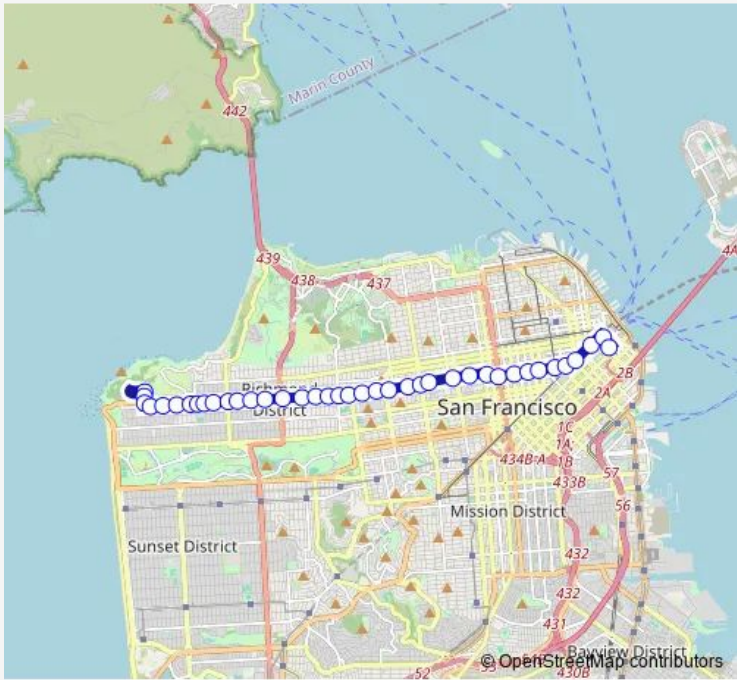

## Bus 38 Geary

[Go to website](#)

**Direction**  
 32nd Ave & Anza St — Transit Center Bay D  
 33 stops  
[Open route schedule](#)

- 32nd Ave & Anza St
- Geary Blvd & 32nd Ave
- Geary Blvd & 30th Ave
- Geary Blvd & 28th Ave
- Geary Blvd & 25th Ave
- Geary Blvd & 23rd Ave
- Geary Blvd & 20th Ave
- Geary Blvd & 17th Ave
- Geary Blvd & Park Presidio Blvd
- Geary Blvd & 9th Ave
- Geary Blvd & 6th Ave
- Geary Blvd & 3rd Ave
- Geary Blvd & Arguello Blvd
- Geary Blvd & Stanyan St
- Geary Blvd & Spruce St
- Geary Blvd & Collins St
- Geary Blvd & Masonic St
- Geary Blvd & St Joseph'S Ave
- Geary Blvd & Divisadero St
- Geary Blvd & Scott St
- Geary Blvd & Fillmore St

Route schedule  
 32nd Ave & Anza St — Transit Center Bay D

Monday	15:35
Tuesday	15:35
Wednesday	15:35
Thursday	15:35
Friday	15:35
Saturday	—
Sunday	—

**Route info**  
 Direction: 32nd Ave & Anza St  
 Stops: 33  
 Trip Duration: 1 hour 5 min

Geary Blvd & Laguna St

Starr King Way & Gough St

O'Farrell St & Van Ness Ave

O'Farrell St & Larkin St

O'Farrell St & Leavenworth St

O'Farrell St & Taylor St

O'Farrell St & Powell St

O'Farrell St & Grant Ave

Market St & 3rd St

Market St & 1st St

Beale St & Mission St

Transit Center Bay D

**Direction**

Arguello Blvd &amp; Geary Blvd — Transit Center Bay D

22 stops

[Open route schedule](#)