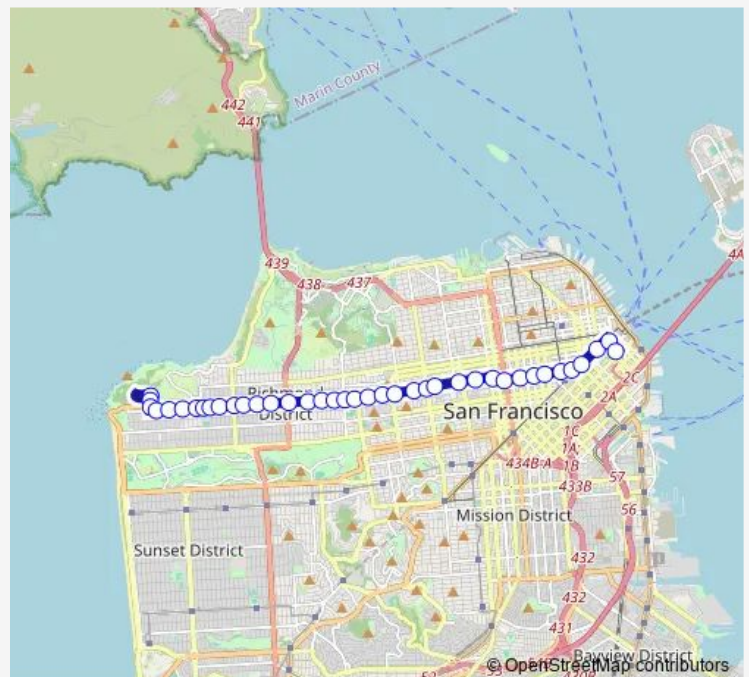

Bus 38 Geary

[Go to website](#)

Direction

Transit Center Bay B — Geary Blvd & 32nd Ave

38 stops

[Open route schedule](#)

- Transit Center Bay B
- Fremont St & Market St
- Market St & Sansome St
- Market St & Montgomery St
- Geary St & Kearny St
- Geary St & Stockton St
- Geary St & Powell St
- Geary St & Taylor St
- Geary St & Jones St
- Geary St & Leavenworth St
- Geary St & Larkin St
- Geary Blvd & Van Ness Ave
- Geary Blvd & Gough St
- Geary Blvd & Laguna St
- Geary Blvd & Webster St
- Geary Blvd & Fillmore St
- Geary Blvd & Scott St
- Geary Blvd & Divisadero St
- Geary Blvd & Baker St
- Geary Blvd & Presidio Ave
- Geary Blvd & Collins St

Route schedule

Transit Center Bay B — Geary Blvd & 32nd Ave

Monday	05:30-19:48
Tuesday	05:30-19:48
Wednesday	05:30-19:48
Thursday	05:30-19:48
Friday	05:30-19:48
Saturday	07:30-22:16
Sunday	07:30-22:16

Route info

Direction: Transit Center Bay B

Stops: 38

Trip Duration: 0 hour 51 min

38 — Geary

Geary Blvd & Spruce St

Geary Blvd & Commonwealth St

Geary Blvd & Arguello Blvd

Geary Blvd & 3rd Ave

Geary Blvd & 30th Ave

33rd Ave & Geary Blvd

33rd Ave & Anza St

33rd Ave & Balboa St

Geary Blvd & 32nd Ave

Direction

Transit Center Bay B — 48th Ave & Point Lobos Ave

45 stops