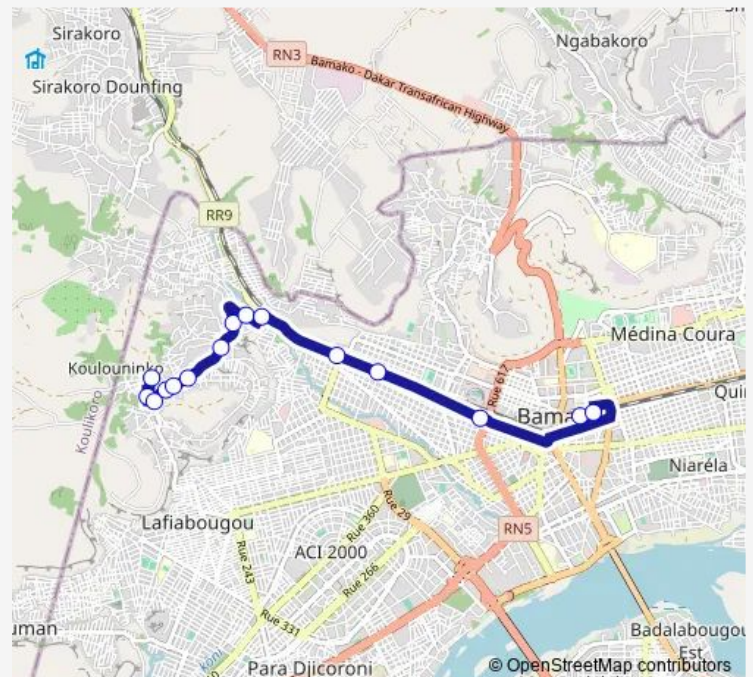

### Route schedule

Lassa Terminus — Arrêt Kalaban Aci

Monday 07:47

Tuesday 07:47

Wednesday 07:47

Thursday 07:47

Friday 07:47

Saturday 07:47

### Route info

Direction: Lassa Terminus

Stops: 15

Trip Duration: 0 hour 27 min

■ 38 — Sotrama 38 : Worocourou ⇌ Lassa