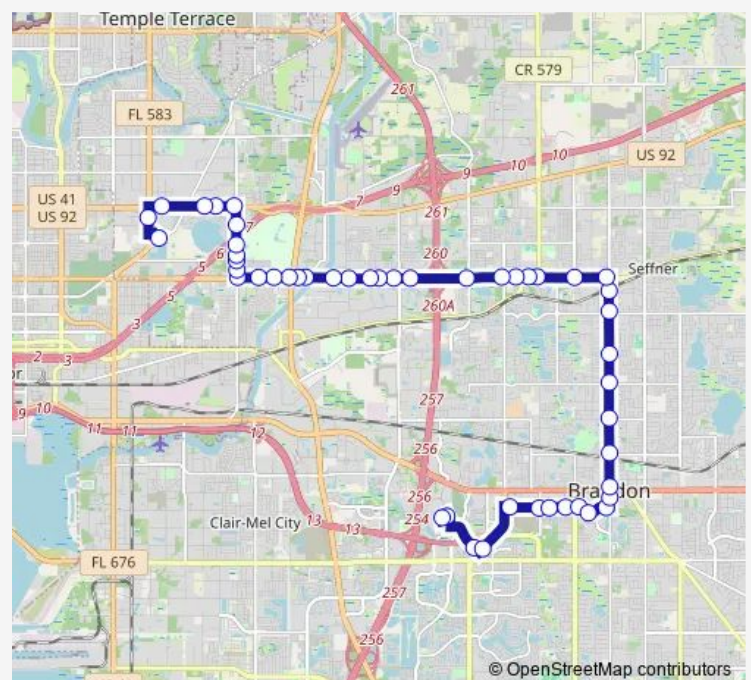

M L King Jr Blvd @ Riga Blvd

M L King Jr Blvd @ Cragmont Dr

M L King Jr Blvd @ Sabal Park Ctr

M L King Jr Blvd @ Williams Rd

Route schedule

Netpark Transfer Center — Not A Stop - Brandon Mall Staging Area

Monday 05:20-22:20

Tuesday 05:20-22:20

Wednesday 05:20-22:20

Thursday 05:20-22:20

Friday 05:20-22:20

Saturday 06:20-22:20

Sunday 06:20-22:20

Route info

Direction: Netpark Transfer Center

Stops: 44

Trip Duration: 0 hour 46 min

38 — Mango/Brandon

M L King Jr Blvd @ Lakewood Dr

M L King Jr Blvd @ Hewitt St

Wal-Mart @ MLK and CR 579

M L King Jr Blvd @ Lake Dr

ML King @ Pine St

Direction: Not A Stop - Brandon Mall Staging Area

Stops: 49

Trip Duration: 0 hour 45 min

M L King Jr Blvd @ Lakewood Dr

M L King Jr Blvd @ Williams Rd

M L King Jr Blvd @ Park Oaks Blvd

M L King Jr Blvd @ Mclane Dr