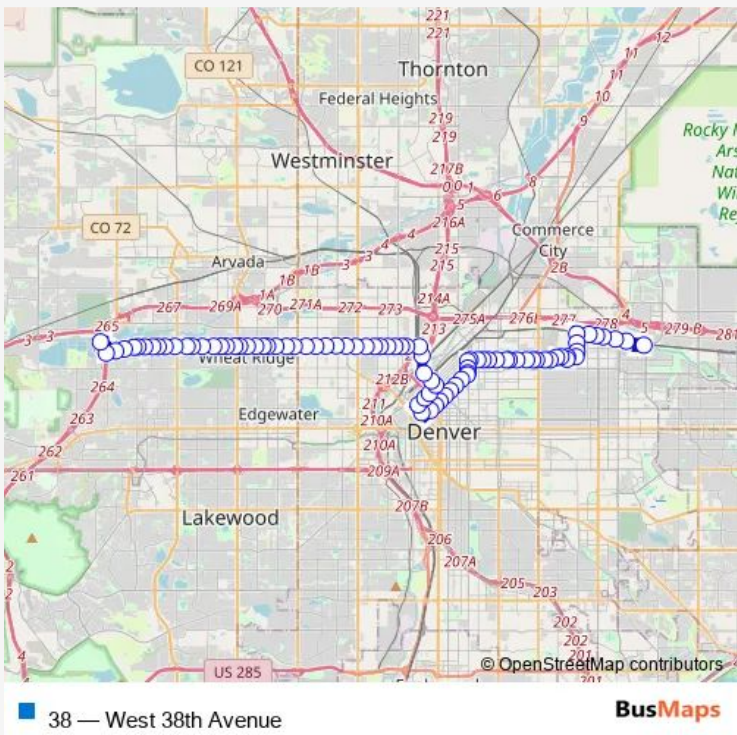

Bus 38 West 38th Avenue

[Go to website](#)

Direction
 Central Park Station Gate C2 — Lutheran Hospital Wheat Ridge
 86 stops
[Open route schedule](#)

- Central Park Station Gate C2
- Smith Rd & Syracuse St.
- Smith Rd & Poplar St
- Smith Rd & Newport St
- Smith Rd & Monaco Pkwy
- Smith Rd & Kearney St
- Holly St & Smith Rd
- Holly St & 39th Ave
- Holly St & 36th Ave
- 35th Ave & Holly St
- 35th Ave & Forest St
- Forest St & 34th Ave
- 35th Ave & Elm St
- Dahlia St & 35th Ave
- Bruce Randolph Ave & Cherry St
- Bruce Randolph Ave & Bellaire St
- Bruce Randolph Ave & Colorado Blvd
- Bruce Randolph Ave & Jackson St
- Bruce Randolph Ave & Madison St
- Bruce Randolph Ave & Steele St
- Bruce Randolph Ave & Fillmore St

Route info
 Direction: Central Park Station Gate C2
 Stops: 86
 Trip Duration: 1 hour 19 min

Bruce Randolph Ave & Clayton St

Bruce Randolph Ave & York St

Bruce Randolph Ave & Race St

Bruce Randolph Ave & Williams St

Bruce Randolph Ave & Franklin St

Bruce Randolph Ave & Marion St

Downing St & Bruce Randolph Ave

Downing St & MLK Blvd

Downing St & 31st Ave

30th & Downing Station

California St & 29th St

California St & 27th St

Saturday 04:29-00:27⁺¹

Sunday 04:56-23:26

Route info

Direction: Lutheran Hospital Wheat Ridge

Stops: 84

Trip Duration: 1 hour 34 min

W 38th Ave & Sheridan Blvd

W 38th Ave & Wolff St