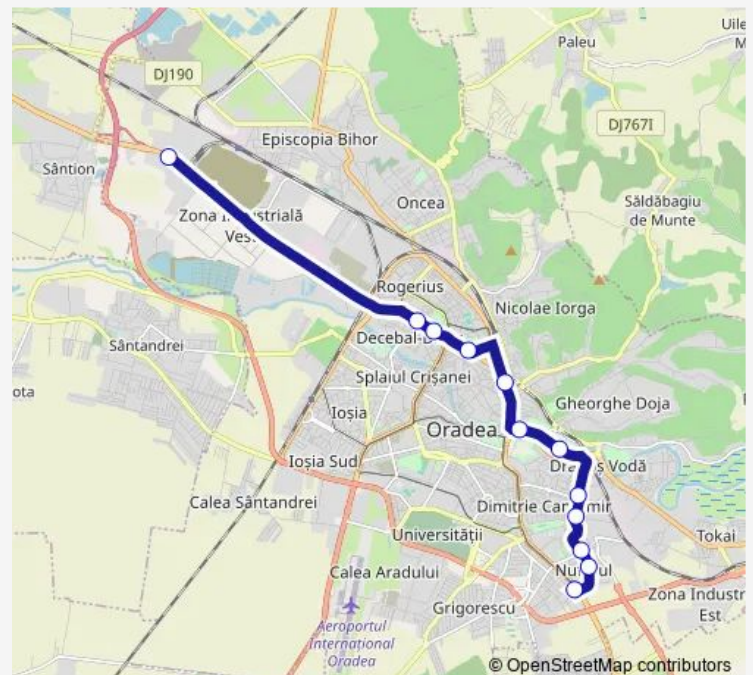

Direction

Autogara Nufarul — Calea Borsului nr.40

12 stops

[Open route schedule](#)

Autogara Nufarul

Str. Bumbacului

Piata Nucetului

Seleusului nr.82/84

Route schedule

Autogara Nufarul — Calea Borsului nr.40

Monday 05:12-21:12

Tuesday 05:12-21:12

Wednesday 05:12-21:12

Thursday 05:12-21:12

Friday 05:12-21:12

Saturday 05:12-21:12

Sunday —

Route info

Direction: Autogara Nufarul

Stops: 12

Trip Duration: 0 hour 32 min

Direction

Calea Borsului nr.40 — Autogara Nufarul

12 stops

Route info

Direction: Calea Borsului nr.40

Stops: 12

Trip Duration: 0 hour 30 min

38 Bus time schedules and route maps are available in an offline PDF at busmaps.com. Use the busmaps.com website to see live bus times, train schedule or subway schedule, and step-by-step directions for all public transit in Oradea