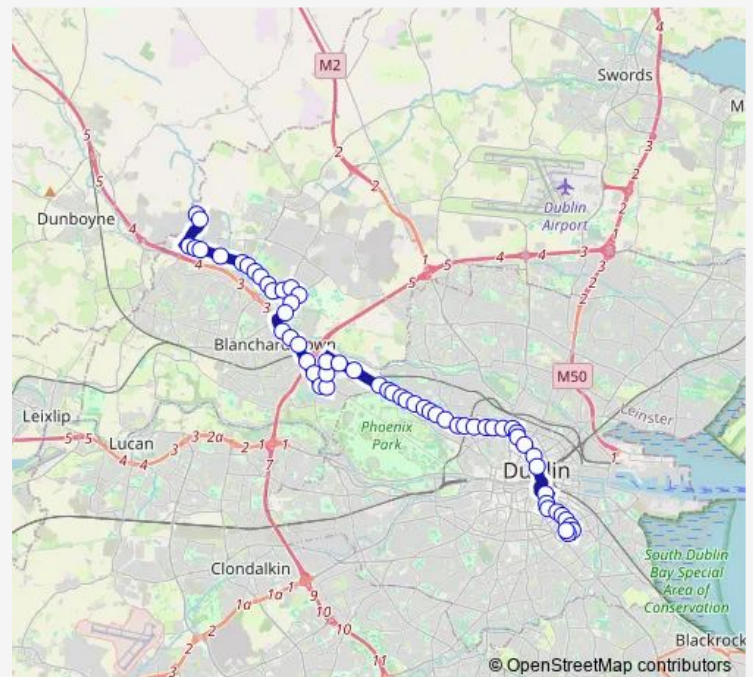

Baggot Road

### Route info

Direction: Mespil Hotel

Stops: 58

Trip Duration: 1 hour 10 min

38 — Damastown - Burlington Road

Ashtown Grove

Kempton

Ashtown Roundabout