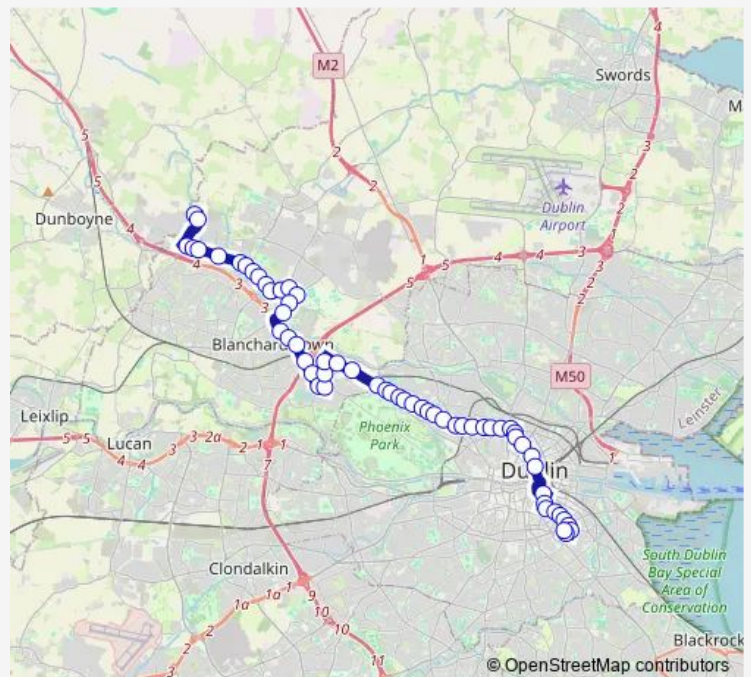

Bus 38 Damastown - Burlington Road

[Go to website](#)

Direction

Damastown Ibm — Burlington Road

65 stops

[Open route schedule](#)

- Damastown Ibm
- IBM Campus
- Damastown Road
- Damastown Green
- Damastown Ind Park
- Damastown Close
- Lady's Well Road
- Parslickstown Ave
- Castlecurragh Vale
- Castlecurragh Heath
- Warrenstown Green
- Blackcourt Road
- Corduff Park
- Corduff Grove
- Blanchardstown Rd N
- Corporate Park
- Corporate Park 2
- Ballycoolin Bus Pk
- IDA Ireland
- Indoor Arena
- Waterville Road

Route schedule

Damastown Ibm — Burlington Road

Monday	16:26-18:16
Tuesday	16:26-18:16
Wednesday	16:26-18:16
Thursday	16:26-18:16
Friday	16:26-18:16
Saturday	—
Sunday	—

Route info

Direction: Damastown Ibm

Stops: 65

Trip Duration: 1 hour 33 min

38 — Damastown - Burlington Road