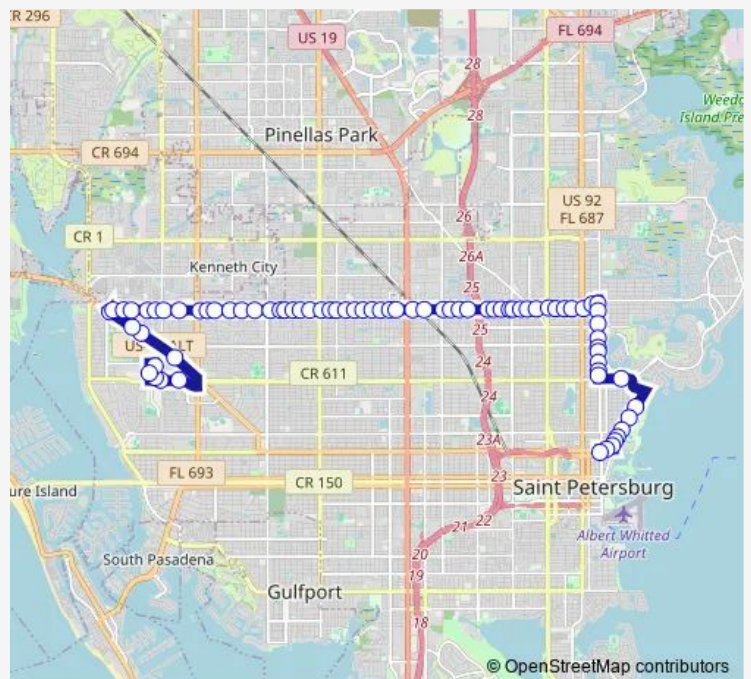

Bus 38 Downtown ST Pete/Tyrone Square M

[Go to website](#)

Direction
 1ST ST NE + 4TH AVE Ne — Tyrone Square Mall Shelter - C
 74 stops
[Open route schedule](#)

- 1ST ST NE + 4TH AVE Ne
- Beach DR NE + 5TH AVE Ne
- Beach DR NE + 6TH AVE Ne
- Beach DR NE + 9TH AVE Ne
- Beach DR NE + 10th AVE Ne
- Beach DR NE + 11th AVE Ne
- Beach DR NE + 12th AVE Ne
- Beach DR NE + 13th AVE Ne
- Beach DR NE + 15th AVE Ne
- Beach DR NE + 16th AVE Ne
- Coffee POT Blvd NE + Snell Isle Blvd Ne
- 22nd AVE NE + BAY ST Ne
- 1ST ST NE + 24th AVE Ne
- 1ST ST NE + 26th AVE Ne
- 1ST ST NE + 28th AVE Ne
- 1ST ST NE + 32nd AVE N
- 1ST ST NE + 34th AVE Ne
- 1ST ST NE + 35th AVE Ne
- 1ST ST NE + 37th AVE Ne
- 1ST ST NE & 38th AVE Ne
- 38th AVE N + 217

Route schedule

1ST ST NE + 4TH AVE Ne — Tyrone Square Mall Shelter - C

Monday	05:35-20:10
Tuesday	05:35-20:10
Wednesday	05:35-20:10
Thursday	05:35-20:10
Friday	05:35-20:10
Saturday	06:00-20:03
Sunday	08:30-16:35

Route info

Direction: 1ST ST NE + 4TH AVE Ne
 Stops: 74
 Trip Duration: 0 hour 37 min

38 — Downtown ST Pete/Tyrone Square M

38th AVE N + 4TH ST N

38th AVE N + 5TH ST N

38th AVE N + 7TH ST N

38th AVE N + 8TH ST N

Beach DR NE + 9TH AVE Ne

Beach DR NE + 8TH AVE Ne

Beach DR NE + 7TH AVE Ne

Beach DR NE + 6TH AVE Ne

5TH AVE NE + BAY ST Ne

1ST ST NE + 4TH AVE Ne

38 Bus time schedules and route maps are available in an offline PDF at busmaps.com. Use the busmaps.com website to see live bus times, train schedule or subway schedule, and step-by-step directions for all public transit in Lealman