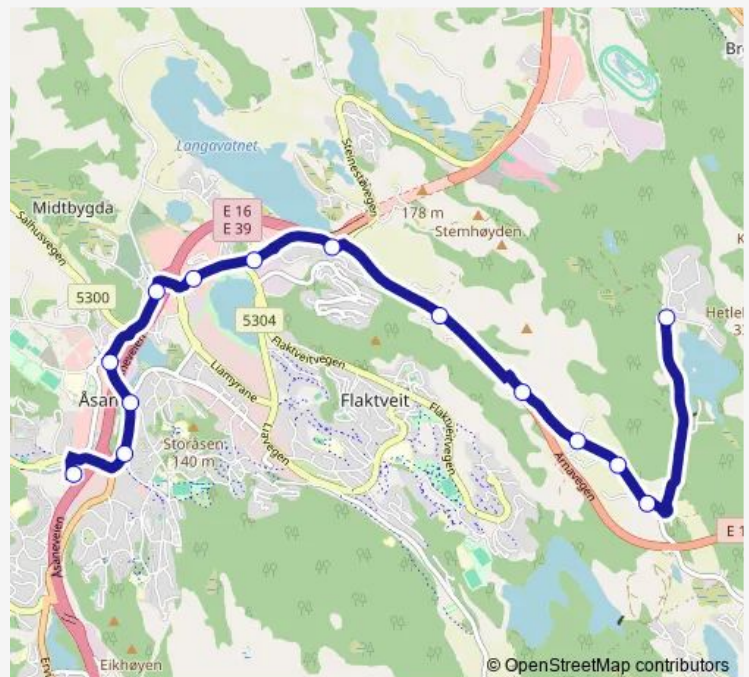

Thursday 13:00-14:30

Friday 13:00-14:30

Saturday —

Sunday —

Route info

Direction: Åsane terminal

Stops: 14

Trip Duration: 0 hour 14 min

■ 38 — Hetlebakk - Åsane terminal

BusMaps

Direction

Hetlebakken snuplass — Åsane terminal

14 stops

[Open route schedule](#)

Hetlebakken snuplass

Hetlebakkvegen

Wednesday 07:00-08:10

Thursday 07:00-08:10

Friday 07:00-08:10

Saturday —

Sunday —

Route info

Direction: Hetlebakken snuplass

Stops: 14