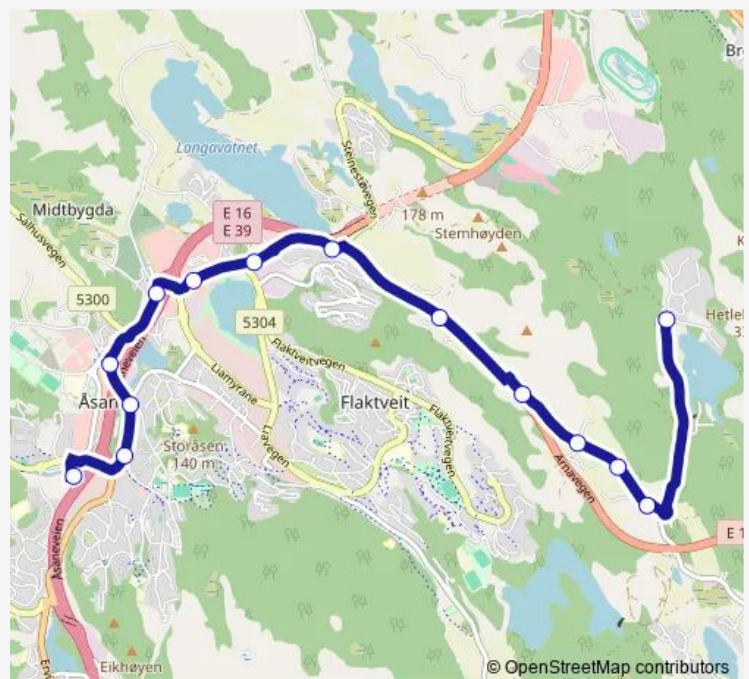

Thursday 13:00-14:30

Friday 13:00-14:30

Saturday —

Sunday —

Route info

Direction: Åsane terminal

Stops: 14

Trip Duration: 0 hour 14 min

■ 38 — Hetlebakk - Åsane terminal

BusMaps

Direction

Hetlebakken snuplass — Åsane terminal

14 stops

[Open route schedule](#)

Hetlebakken snuplass

Hetlebakkvegen

Wednesday 07:00-08:10

Thursday 07:00-08:10

Friday 07:00-08:10

Saturday —

Sunday —

Route info

Direction: Hetlebakken snuplass

Stops: 14