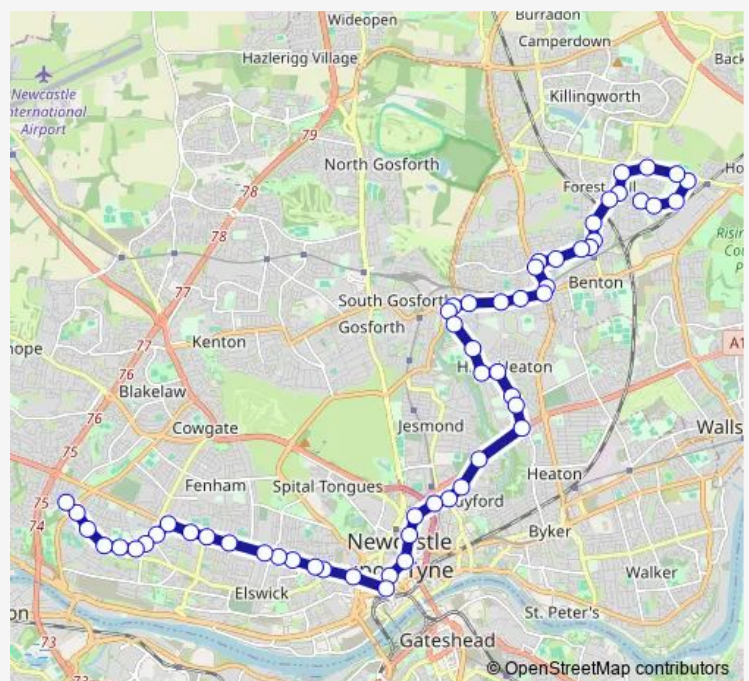

Westgate Rd-Rutherford St

Central Station Westgate Road

Grainger Street-Tj Hughes

Monument Pilgrim Street

Route schedule

Whickham View Terminus — Four Lane Ends Interchange

Monday —

Tuesday —

Wednesday 06:05-07:35

Thursday 06:05-07:35

Friday —

Saturday 05:15-06:55

Sunday 06:05-07:35

Route info

Direction: Whickham View Terminus

Stops: 43

Trip Duration: 0 hour 38 min

38 — Whickham View - Freeman Hospital, Forest Hall and Cramlington

John Dobson Street

Northumbria University

Sandyford Road-Army Reserve Centre

Sandyford

Sandyford Road-Cemetery

Sandyford Road-Nazareth Mews

Cradlewell

Coast Road Corner House

Newton Road-Holystone Crescent

Newton Road-Post Office

Newton Road-Denewell Avenue

Freeman Road-Hambledon Gardens

Freeman Hospital