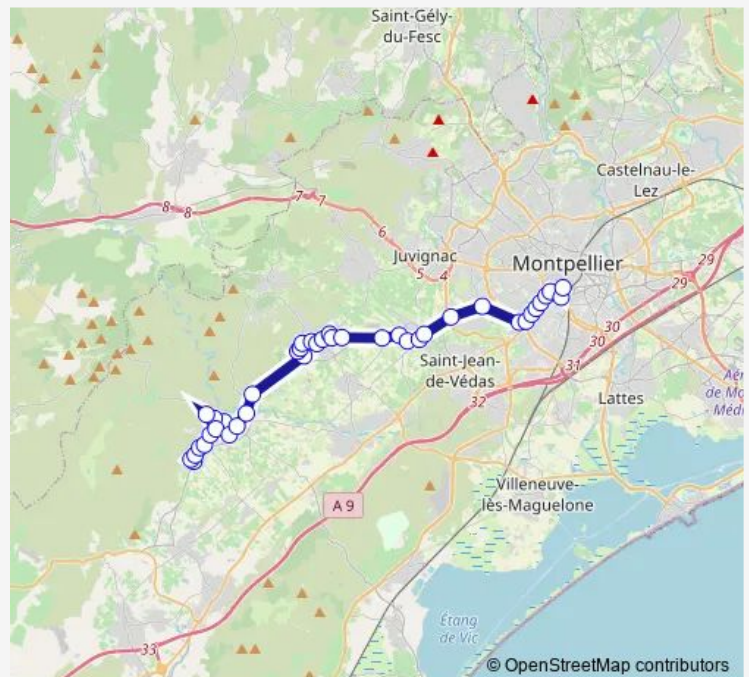

Coopérative Oléicole

Square Tribes

Le Temple

Route schedule

Les Clavoux — Rondelet

Monday 05:40-19:40

Tuesday 05:40-19:40

Wednesday 05:40-19:40

Thursday 05:40-19:40

Friday 05:40-19:40

Saturday 05:40-19:40

Sunday 05:40-19:40

Route info

Direction: Les Clavoux

Stops: 40

Trip Duration: 1 hour 5 min

38 — Cournonsec Les Clavoux - Montpellier Rondelet

Lotissement Les Violettes

Distillerie

Saint-Estève

Saint-Martin de Vignogoul

Mas de Lépôt

Marronniers

La Croix

Saturday 06:10-20:40

Sunday 06:10-20:40

Route info

Direction: Rondelet

Stops: 37

Trip Duration: 0 hour 52 min

Stade

Les Grenaches