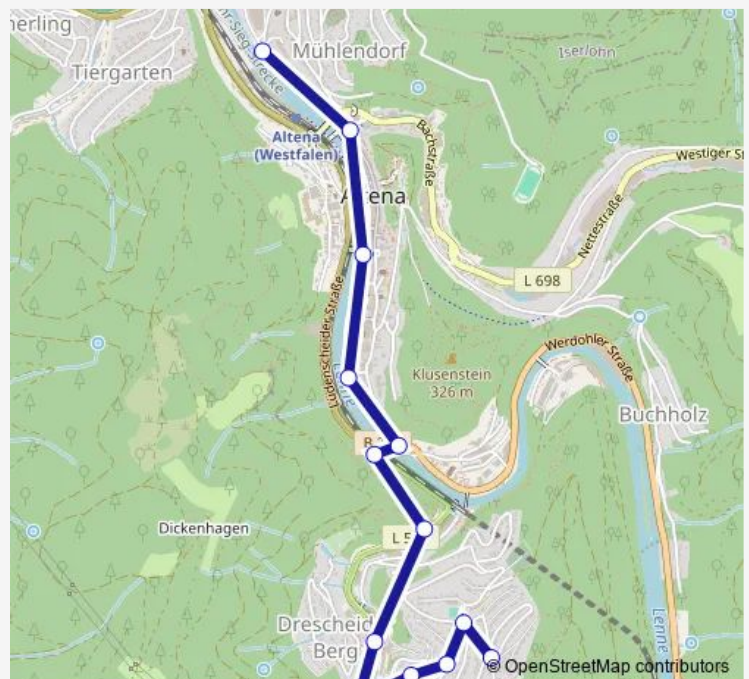

Altena, Lindenstraße

Altena, Bungern Bstg 2

Altena, Post Bstg 2

Altena, Am Markaner ZOB - Steig 3

Route schedule

Altena, Memeler Straße — Altena, Am Markaner ZOB - Steig 3

Monday	—
Tuesday	07:30-08:30
Wednesday	—
Thursday	—
Friday	—
Saturday	07:30-08:30
Sunday	—

Route info

Direction: Altena, Memeler Straße

Stops: 13

Trip Duration: 0 hour 14 min

Direction

Altena, Memeler Straße — Altena, Am Markaner ZOB - Steig 1

13 stops

[Open route schedule](#)

Thursday —

Friday 04:58-22:04

Saturday 08:00-20:04

Sunday 11:04-21:04

Route info

Direction: Altena, Memeler Straße

Stops: 14

Trip Duration: 0 hour 15 min

Friday 05:14-21:48

Saturday 07:14-20:41

Sunday 11:41-20:41

Route info

Direction: Altena, Stadtwerke

Stops: 14

Trip Duration: 0 hour 15 min

Direction