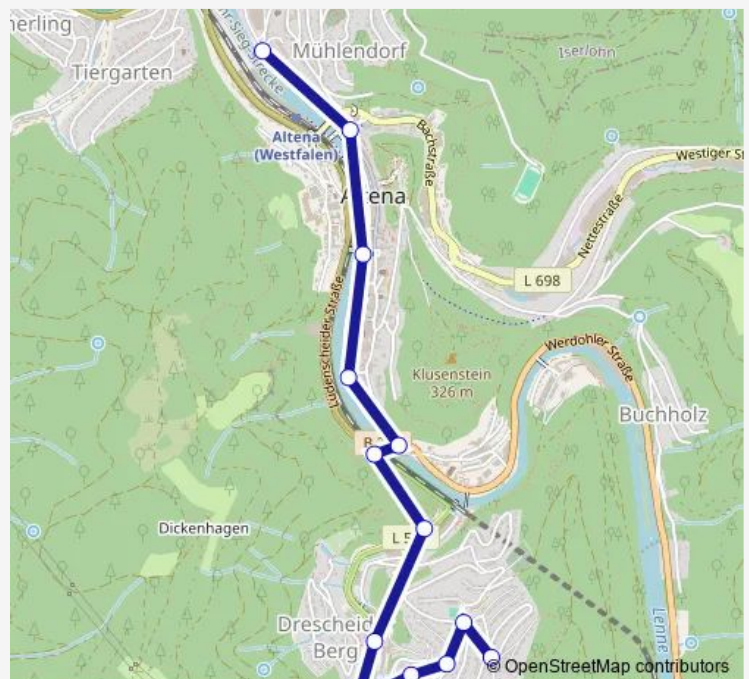

Altena, Breitenhagen Schule Bstg 1

Altena, Obere Wilhelmstraße

Altena, Untere Wilhelmstraße

Altena, Am Ziegenberg

Altena, Steinbruch

Altena, Kronprinz

Altena, Steinerne Brücke

Altena, Lüdenscheider Straße

Altena, Lindenstraße

Altena, Bungern Bstg 2

Altena, Post Bstg 2

Altena, Am Markaner ZOB - Steig 3

Route schedule

Altena, Memeler Straße — Altena, Am Markaner ZOB - Steig 3

Monday	—
Tuesday	—
Wednesday	—
Thursday	—
Friday	—
Saturday	07:30-08:30
Sunday	—

Route info

Direction: Altena, Memeler Straße

Stops: 13

Trip Duration: 0 hour 14 min

Direction

Altena, Memeler Straße — Altena, Am Markaner ZOB - Steig 1

14 stops

[Open route schedule](#)

Friday 11:04-22:04

Saturday —

Sunday 11:04-19:04

Route info

Direction: Altena, Memeler Straße

Stops: 14

Trip Duration: 0 hour 15 min

Direction