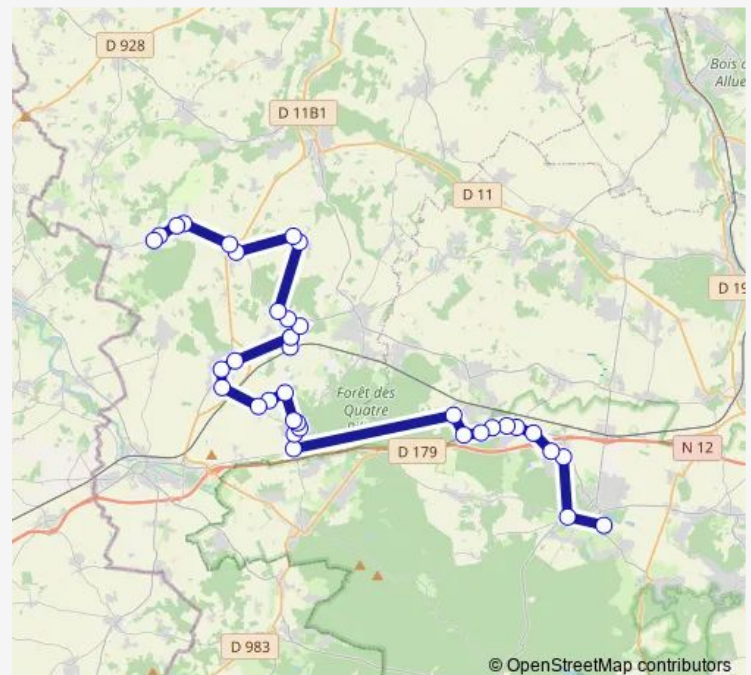

### Route schedule

Collège Maurice Ravel — La Picotière

Monday 15:40-19:22

Tuesday 15:40-19:22

Wednesday 11:38-19:22

Thursday 15:40-19:22

Friday 17:52-19:22

Saturday —

### Route info

Direction: Collège Maurice Ravel

Stops: 36

Trip Duration: 1 hour 6 min

Route de Tacoignières

Rue de la Gare

Gare de Tacoignières Richebourg

Rue de la Gare

## Route info

Direction: Vallée des Fosses

Stops: 13

Trip Duration: 0 hour 30 min