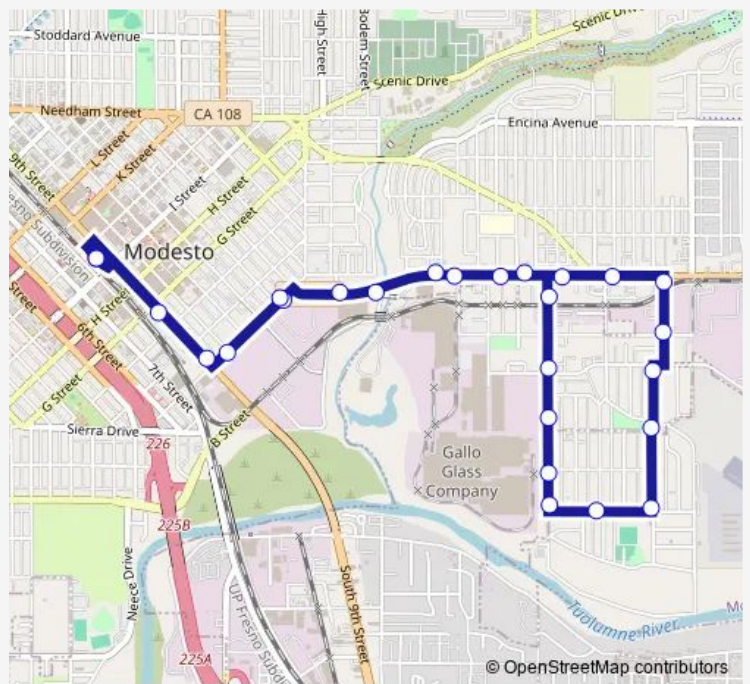

Bus 38 Route 38

[Go to website](#)

Direction
 Modesto Transit Center — Modesto Transit Center
 26 stops
[Open route schedule](#)

- Modesto Transit Center
- 9th St & G St
- D St & 10th St
- D St & Yosemite Blvd
- Yosemite Blvd & Morton Blvd
- Yosemite Blvd & Santa Rosa Ave
- Yosemite Blvd & Santa Rita Ave
- Yosemite Blvd & Santa Cruz Ave
- Yosemite Blvd & Kerr Ave
- Empire Ave & Yosemite Blvd
- Empire Ave & Mono Dr
- Empire Ave & Tenaya Dr
- Empire Ave & Oregon Dr
- Empire Ave & Monterey Ave
- Monterey Ave & Kerr Ave
- Santa Cruz Ave & Monterey Ave
- Santa Cruz Ave & Larkin Ave
- Santa Cruz Ave & Oregon Dr
- Santa Cruz Ave & Tenaya Dr
- Santa Cruz Ave & Yosemite Blvd
- Yosemite Blvd & Santa Ana Ave

Route schedule
 Modesto Transit Center — Modesto Transit Center

Monday	06:00-22:30
Tuesday	06:00-22:30
Wednesday	06:00-22:30
Thursday	06:00-22:30
Friday	06:00-22:30
Saturday	07:30-20:00
Sunday	08:30-18:30

Route info
 Direction: Modesto Transit Center
 Stops: 26
 Trip Duration: 0 hour 35 min

38 — Route 38

Yosemite Blvd & Las Flores Ave

Yosemite Blvd & Groveland St

D St & 13th St

9th St & D St

Modesto Transit Center

The schedule is provided in the local timezone. Times with "(+1)" indicate departures on the next day.

PDF file created on 2025-01-16

2024 BusMaps.com - All Rights Reserved