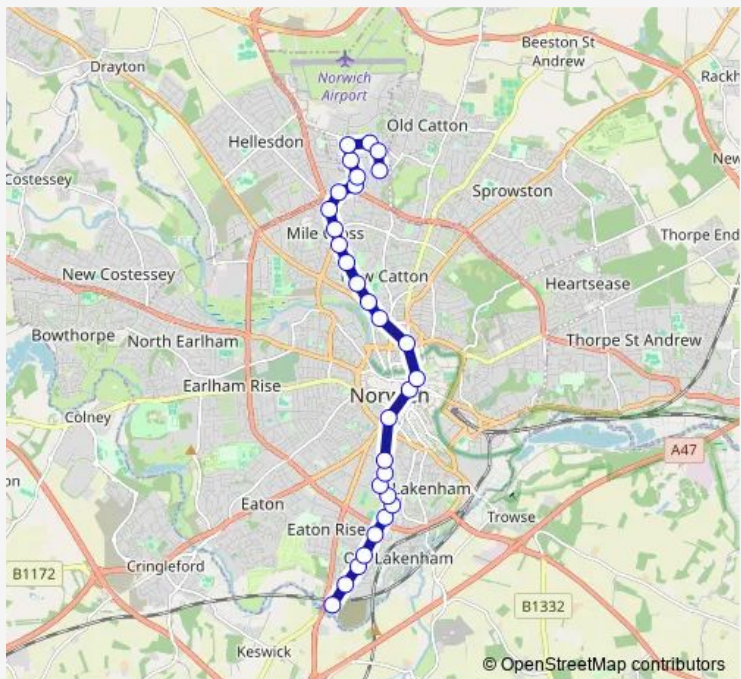

Bus 38 Ives Road - UTCN

[Go to website](#)

**Direction**  
 University Technical College Norfolk — Ives Road Community Centre  
 30 stops  
[Open route schedule](#)

- University Technical College Norfolk
- Fountains Road
- Bessemer Road
- Robin Hood Road
- Sandy Lane
- Abbot Road
- Latimer Road
- Hewett School
- Lady Betty Road
- Lady Mary Road
- Sigismund Road
- St Stephens Street
- Castle Meadow
- Tombland
- Anglia Square
- Wingfield Road
- Drayton Road
- Penn Grove
- Half Mile Road
- Mecca Bingo
- Mile Cross Road

**Route info**  
 Direction: University Technical College Norfolk  
 Stops: 30  
 Trip Duration: 0 hour 38 min

38 — Ives Road - UTCN **BusMaps**

The Boundary

Lilian Close

KFC

Concorde Road

Anovo

Old Q8 Garage

## Route info

Direction: Ives Road Community Centre

Stops: 34

Trip Duration: 0 hour 40 min

Lady Betty Road

Hewett School

Latimer Road

Abbot Road

Sandy Lane

Robin Hood Road

Bessemer Road

Hall Road

Fountains Road

University Technical College Norfolk

38 Bus time schedules and route maps are available in an offline PDF at [busmaps.com](https://busmaps.com). Use the [busmaps.com](https://busmaps.com) website to see live bus times, train schedule or subway schedule, and step-by-step directions for all public transit in Norwich