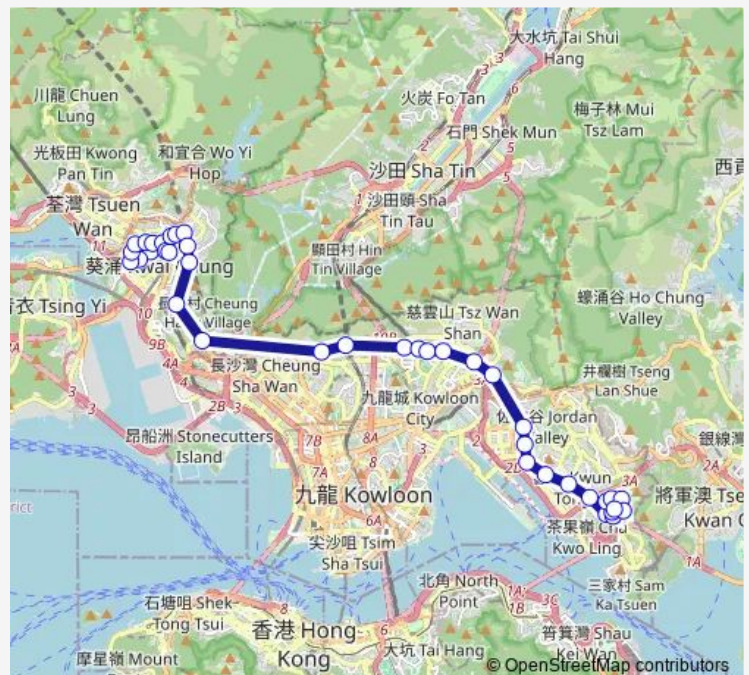

### Route schedule

[Kmb] Ping Tin — [Kmb] Kwai Shing East BUS Terminus

Monday 05:15-22:25

Tuesday 05:15-22:25

Wednesday 05:15-22:25

Thursday 05:15-22:25

Friday 05:15-22:25

Saturday 05:15-00:20<sup>+1</sup>

### Route info

Direction: [Kmb] Ping Tin

Stops: 41

Trip Duration: 1 hour 3 min

■ 38 — Kwai Shing (East) - Ping Tin

[Kmb] Ngau CHI WAI BBI - Hung Ngok House

[Ctb] Diamond Hill Station, Lung Cheung Road[[Kmb+Ctb] Diamond Hill Station/<Br>Diamond Hill Station, Lung Cheung Road[[Kmb] Diamond Hill Station