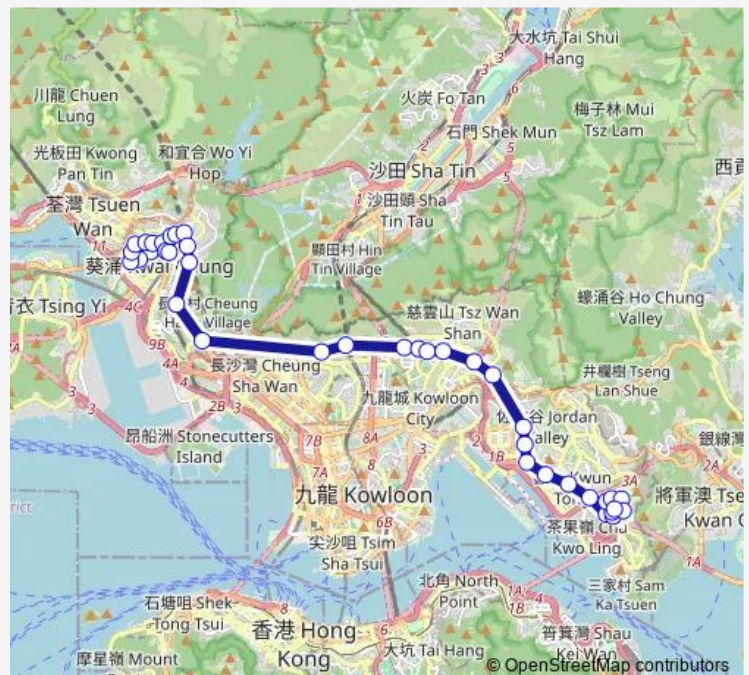

Thursday 05:15-22:25

Friday 05:15-22:25

Saturday 05:15-00:20⁺¹

Sunday 05:15-23:05

Route info

Direction: [Kmb] Ping Tin

Stops: 41

Trip Duration: 1 hour 6 min

■ 38 — Kwai Shing (East) - Ping Tin

[Kmb] Ngau CHI WAI BBI - Hung Ngok House

[Ctb] Diamond Hill Station, Lung Cheung Road[[Kmb+Ctb] Diamond Hill Station/
Diamond Hill Station, Lung Cheung Road[[Kmb] Diamond Hill Station