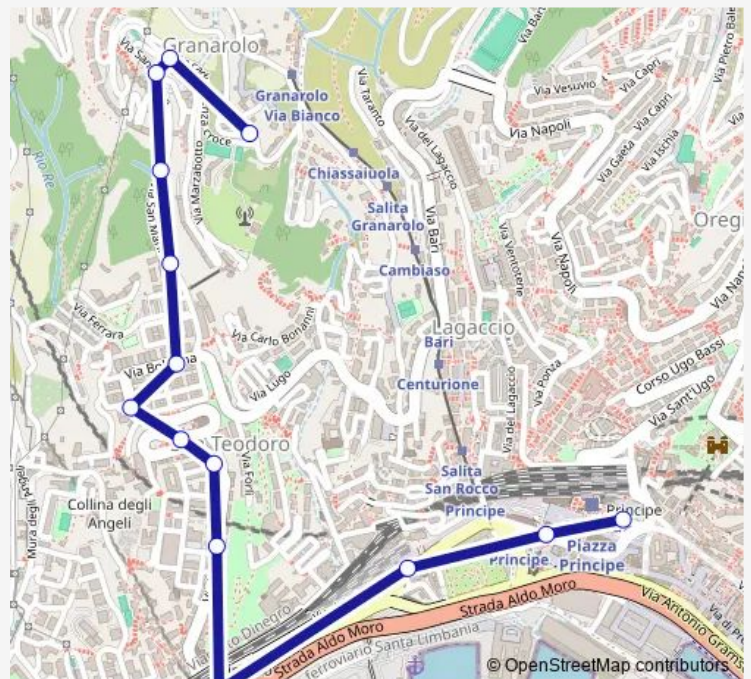

SAN Marino 2/

SAN Marino 3/Marzabotto

Caduti Senza Croce/

Granarolo/Capolinea

Route schedule

Principe FS/Capolinea — Granarolo/Capolinea

Monday 06:02-22:25

Tuesday 06:02-22:25

Wednesday 06:02-22:25

Thursday 06:02-22:25

Friday 06:02-22:25

Saturday 06:02-22:25

Sunday 06:02-22:25

Route info

Direction: Principe FS/Capolinea

Stops: 14

Trip Duration: 0 hour 15 min

■ 38 — Principe - P.za Dinegro- Via Bianco (Granarolo)

Direction

Cantore 1/Montano — Principe FS/Capolinea

10 stops

[Open route schedule](#)

Cantore 1/Montano

Cantore 2/LA Spezia