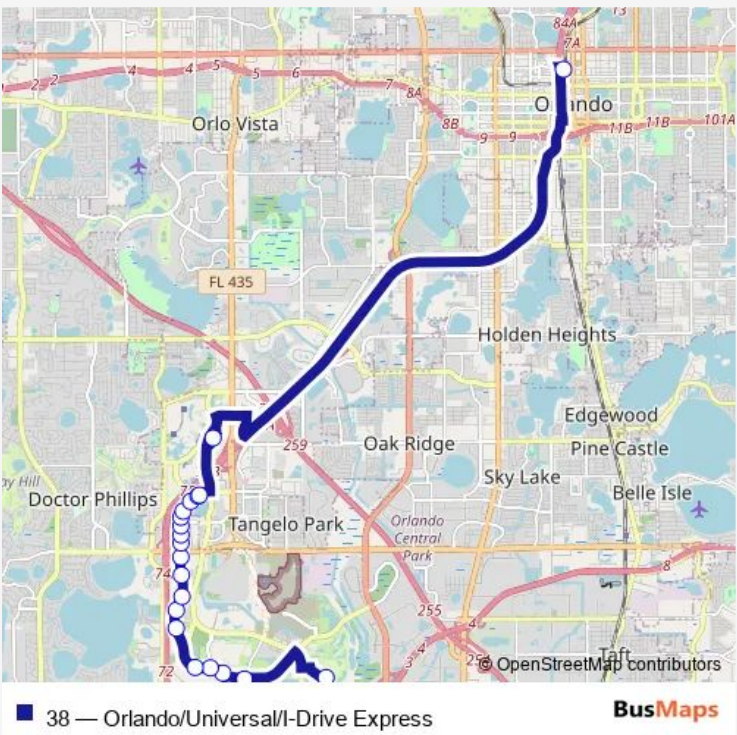

Bus 38 Orlando/Universal/I-Drive Express

[Go to website](#)

Direction
 N Garland AVE AND W Amelia St — Universal Blvd AND Breakview Dr

23 stops

[Open route schedule](#)

- N Garland AVE AND W Amelia St
- Universal Blvd AND Hollywood Way
- International DR AND Visitors Cir
- International DR AND Visitors Cir
- International DR AND Carrier Dr
- International DR AND Carrier Dr
- International DR AND Carrier Dr
- International DR AND Carrier Dr
- International DR AND Carrier Dr
- International DR AND W Sand Lake Rd
- International DR AND W Sand Lake Rd
- International DR AND Jamaican Ct
- International DR AND Jamaican Ct
- International DR AND Austrian Ct
- International DR AND Austrian Ct
- International DR AND Austrian Ct
- International DR AND Samoan Ct
- International DR AND Pointe PLZ Ave
- International DR AND Exhibit Dr
- International DR AND Convention Way
- International DR AND Hawaiian Ct
- Destination PKY AND International Dr

Route info

Direction: N Garland AVE AND W Amelia St

Stops: 23

Trip Duration: 0 hour 48 min

Destination PKY AND Tradeshow Blvd

Universal Blvd AND Breakview Dr

Direction

Universal Blvd AND Breakview Dr — N Garland AVE AND W Amelia St

20 stops

[Open route schedule](#)

Universal Blvd AND Breakview Dr

Destination PKY AND Tradeshow Blvd

International DR AND Hawaiian Ct

International DR AND Hawaiian Ct

International DR AND Convention Way

International DR AND Samoan Ct

Saturday 06:20-23:45

Sunday 06:20-23:45

Route info

Direction: Universal Blvd AND Breakview Dr

Stops: 20

Trip Duration: 0 hour 50 min

38 Bus time schedules and route maps are available in an offline PDF at busmaps.com. Use the busmaps.com website to see live bus times, train schedule or subway schedule, and step-by-step directions for all public transit in Orlando