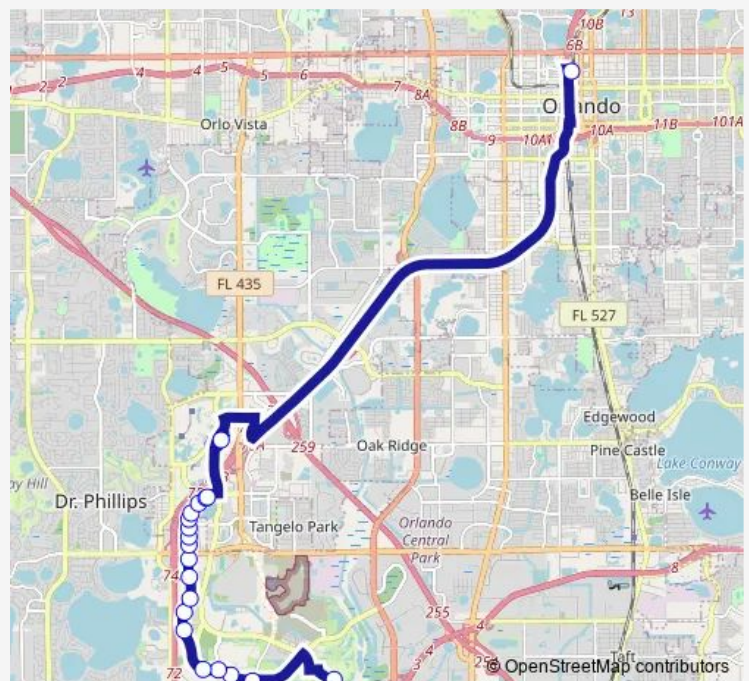

Bus 38 Orlando/Universal/I-Drive Express

[Go to website](#)

Direction

N Garland AVE AND W Amelia St — Universal Blvd AND Breakview Dr

23 stops

[Open route schedule](#)

- N Garland AVE AND W Amelia St
- Universal Blvd AND Hollywood Way
- International DR AND Visitors Cir
- International DR AND Visitors Cir
- International DR AND Carrier Dr
- International DR AND Carrier Dr
- International DR AND Carrier Dr
- International DR AND Carrier Dr
- International DR AND Carrier Dr
- International DR AND W Sand Lake Rd
- International DR AND W Sand Lake Rd
- International DR AND Jamaican Ct
- International DR AND Jamaican Ct
- International DR AND Austrian Ct
- International DR AND Austrian Ct
- International DR AND Austrian Ct
- International DR AND Samoan Ct
- International DR AND Pointe PLZ Ave
- International DR AND Exhibit Dr
- International DR AND Convention Way
- International DR AND Hawaiian Ct
- Destination PKY AND International Dr

Route schedule

N Garland AVE AND W Amelia St — Universal Blvd AND Breakview Dr

Monday	05:45-22:15
Tuesday	05:45-22:15
Wednesday	05:45-22:15
Thursday	05:45-22:15
Friday	05:45-22:15
Saturday	05:45-22:15
Sunday	05:45-22:15

Route info

Direction: N Garland AVE AND W Amelia St

Stops: 23

Trip Duration: 0 hour 48 min

38 — Orlando/Universal/I-Drive Express

Destination PKY AND Tradeshow Blvd

Universal Blvd AND Breakview Dr

Direction

Friday 06:20-23:45

Saturday 06:20-23:45

Sunday 06:20-23:45

Route info

Direction: Universal Blvd AND Breakview Dr

Stops: 20

Trip Duration: 0 hour 47 min

38 Bus time schedules and route maps are available in an offline PDF at busmaps.com. Use the busmaps.com website to see live bus times, train schedule or subway schedule, and step-by-step directions for all public transit in Orlando