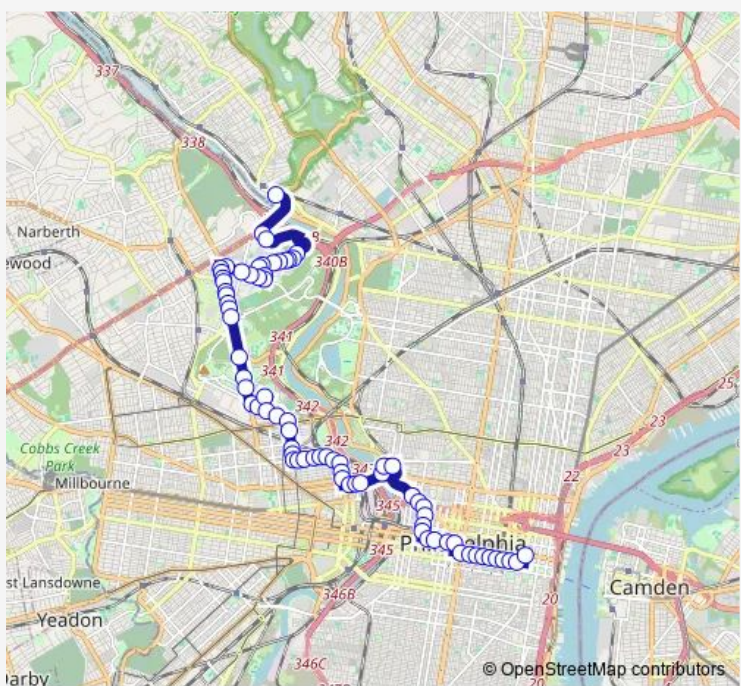

Bus 38 5th-Market to Wissahickon Tc

[Go to website](#)

Direction
 5th St & Market St — Wissahickon Transit Center
 65 stops
[Open route schedule](#)

- 5th St & Market St
- 5th St & Market St - Fs
- Market St & 7th St - MBFS
- Market St & 8th St - MBFS
- Market St & 9th St - MBFS
- Market St & 10th St - Mbfs
- Market St & 12th St
- Market St & 12th St - MBFS
- JFK Blvd & 15th St
- JFK Blvd & 17th St
- JFK Blvd & 18th St
- JFK Blvd & 19th St
- JFK Blvd & 20th St
- 20th St & Arch St
- 20th St & Race St
- Ben Franklin Pkwy & 21th St
- Ben Franklin Pkwy & 22nd St
- Ben Franklin Pkwy & Spring Garden - MBNS
- Art Museum Dr & Kelly Dr - Mbfs
- Art Museum Dr & Back Entrance - 2
- Art Museum Dr & Spring Garden St - 3

Route info
 Direction: 5th St & Market St
 Stops: 65
 Trip Duration: 1 hour 0 min

38 — 5th-Market to Wissahickon Tc **BusMaps**

31st St & Brandywine St

Mantua Av & Wallace St

Mantua Av & 33rd St

Mantua Av & 34th St - Fs

Route info

Direction: Wissahickon Transit Center

Stops: 74

Trip Duration: 0 hour 55 min

Belmont Av & Fairmount Park Dr

Belmont Av & S Georges Hill Dr

Belmont Av & Lansdowne Dr

Belmont Av & S Concourse Dr

Chestnut St & 9th St

Chestnut St & 8th St

Chestnut St & 7th St

Chestnut St & 6th St

5th St & Market St

38 Bus time schedules and route maps are available in an offline PDF at busmaps.com. Use the busmaps.com website to see live bus times, train schedule or subway schedule, and step-by-step directions for all public transit in Philadelphia