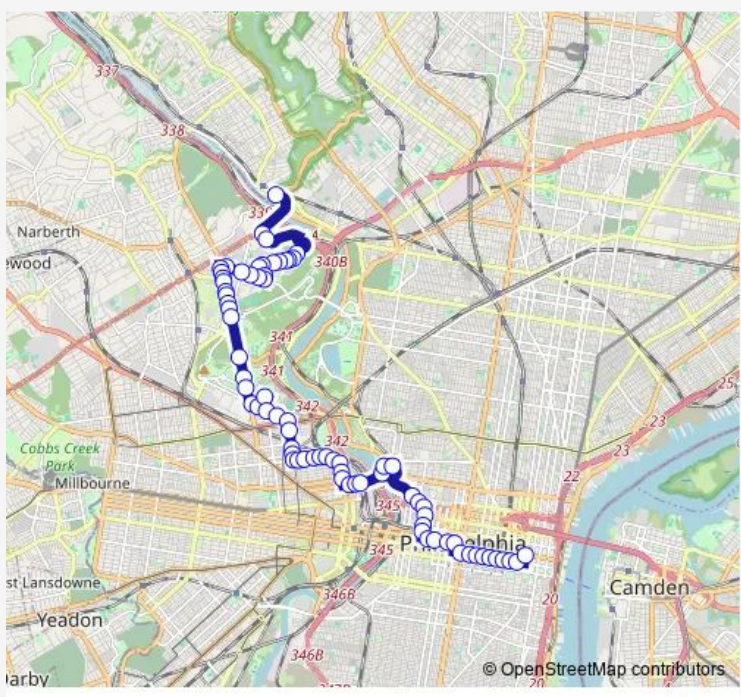

Bus 38 5th-Market to Wissahickon Tc

[Go to website](#)

Direction
 5th St & Market St — Wissahickon Transit Center
 65 stops
[Open route schedule](#)

- 5th St & Market St
- 5th St & Market St - Fs
- Market St & 7th St - Mbfs
- Market St & 8th St - Mbfs
- Market St & 9th St - Mbfs
- Market St & 10th St - Mbfs
- Market St & 12th St
- Market St & 12th St - Mbfs
- JFK Blvd & 15th St
- JFK Blvd & 17th St
- JFK Blvd & 18th St
- JFK Blvd & 19th St
- JFK Blvd & 20th St
- 20th St & Arch St
- 20th St & Race St
- Ben Franklin Pkwy & 21th St
- Ben Franklin Pkwy & 22nd St
- Ben Franklin Pkwy & Spring Garden - Mbns
- Art Museum Dr & Kelly Dr - Mbfs
- Art Museum Dr & Back Entrance - 2
- Art Museum Dr & Spring Garden St - 3

Route info
 Direction: 5th St & Market St
 Stops: 65
 Trip Duration: 0 hour 46 min

38 — 5th-Market to Wissahickon Tc **BusMaps**

31st St & Brandywine St

Mantua Av & Wallace St

Mantua Av & 33rd St

Mantua Av & 34th St - Fs

Route info

Direction: Wissahickon Transit Center

Stops: 74

Trip Duration: 1 hour 3 min

Belmont Av & Fairmount Park Dr

Belmont Av & S Georges Hill Dr

Belmont Av & Lansdowne Dr

Belmont Av & S Concourse Dr

Chestnut St & 9th St

Chestnut St & 8th St

Chestnut St & 7th St

Chestnut St & 6th St

5th St & Market St

38 Bus time schedules and route maps are available in an offline PDF at busmaps.com. Use the busmaps.com website to see live bus times, train schedule or subway schedule, and step-by-step directions for all public transit in Philadelphia