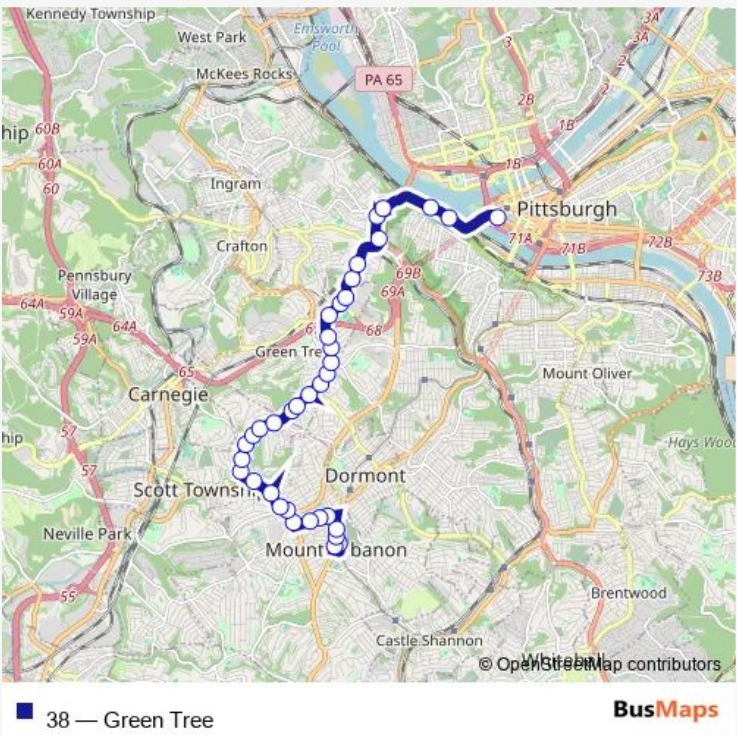

Bus 38 Green Tree

[Go to website](#)

**Direction**  
 SHADY AVE + MT LEBANON STATION — BLVD OF ALLIES + POST GAZETTE BLDG  
 37 stops  
[Open route schedule](#)

- SHADY AVE + MT LEBANON STATION
- Washington RD + Cedar
- Washington RD + Shady Dr
- Washington RD + Florence
- Bower Hill RD + N Meadowcroft
- Bower Hill RD + Ralston
- Bower Hill RD + Marlin
- COCHRAN RD + MCCULLY
- Cochran RD + Areden Rd
- Cochran Road + Parker Dr
- Cochran + Robinwood
- Cochran + Roessler
- Greentree RD + Manorview
- Greentree RD + Greenbriar Dr
- Greentree RD + Forsythe
- Greentree RD + Green OAK Ns
- Greentree RD + Ryan Ns
- Greentree RD + Chatham Park
- Greentree RD + Forest Fs
- Greentree RD + Banbury
- Greentree RD + Potomac

Route schedule  
 SHADY AVE + MT LEBANON STATION — BLVD OF ALLIES + POST GAZETTE BLDG

Monday	05:36-22:00
Tuesday	05:36-22:00
Wednesday	05:36-22:00
Thursday	05:36-22:00
Friday	05:36-22:00
Saturday	07:30-21:29
Sunday	07:32-19:11

**Route info**  
 Direction: SHADY AVE + MT LEBANON STATION  
 Stops: 37  
 Trip Duration: 0 hour 24 min

Greentree RD + Oriole

Greentree RD + Orchard

Greentree RD + Carnahan

Greentree RD + Pocono Fs

Greentree RD + Manilla Fs

## Direction

Chartiers Valley SC DR + Giant Eagle — BLVD OF ALLIES  
+ POST GAZETTE BLDG

44 stops

[Open route schedule](#)

Chartiers Valley SC DR + Giant Eagle

Washington Pike + Mayer

Washington Pike + Bank OF America