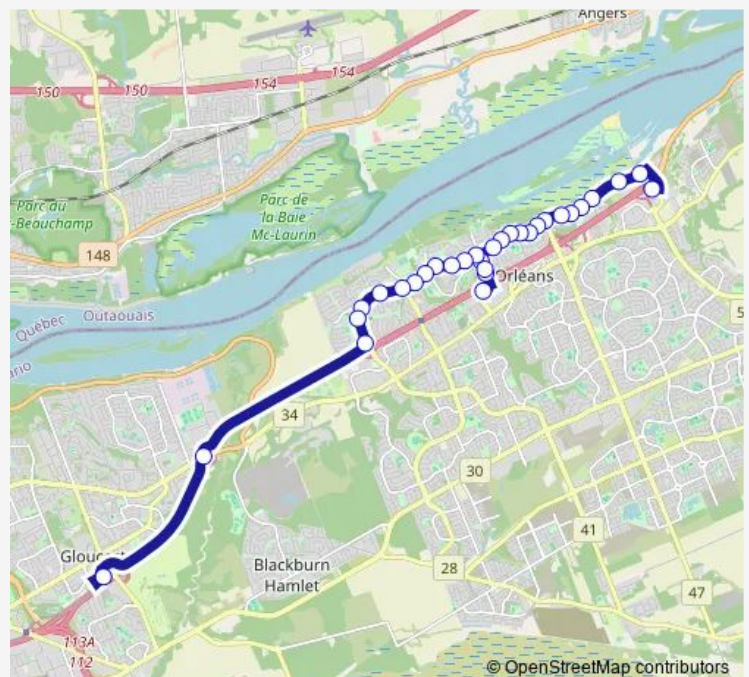

Jeanne D'ARC / Décarie

Route schedule

Trim 2a — Blair C

Monday	04:36-00:01 ⁺¹
Tuesday	04:36-00:01 ⁺¹
Wednesday	04:36-00:01 ⁺¹
Thursday	04:36-00:01 ⁺¹
Friday	04:36-00:01 ⁺¹
Saturday	06:02-00:09 ⁺¹
Sunday	07:48-22:44

Route info

Direction: Trim 2a

Stops: 31

Trip Duration: 0 hour 27 min

Jeanne D'ARC / Avignon

Jeanne D'ARC / Bilberry

Jeanne D'ARC / Millwood

Jeanne D'ARC / Orléans

Thursday 06:00-23:52

Friday 06:00-23:52

Saturday 06:25-23:52

Sunday 08:40-21:10

Route info

Direction: Blair B

Stops: 33

Trip Duration: 0 hour 29 min