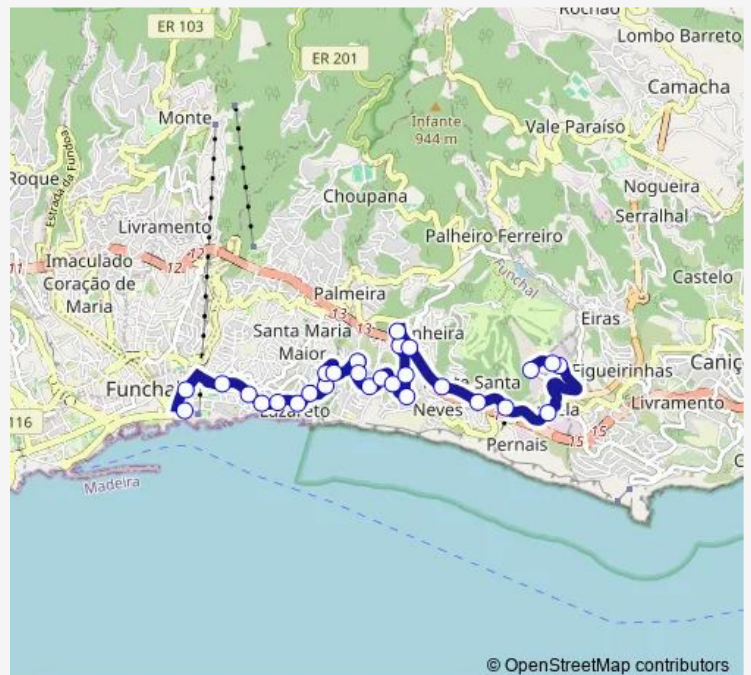

Thursday 06:30-23:30

Friday 06:30-23:30

Saturday 06:30-20:25

Sunday 06:30-13:35

Route info

Direction: Pinga (19)

Stops: 28

Trip Duration: 0 hour 25 min

Direction

ZN Industrial T-38 e 39 (923) — Praça Autonomia D (156a)

26 stops

[Open route schedule](#)

ZN Industrial T-38 e 39 (923)

Zona Industrial D (923b)

Rotunda Cancela T-38 (192)

Antes CAM das Neves D (194)