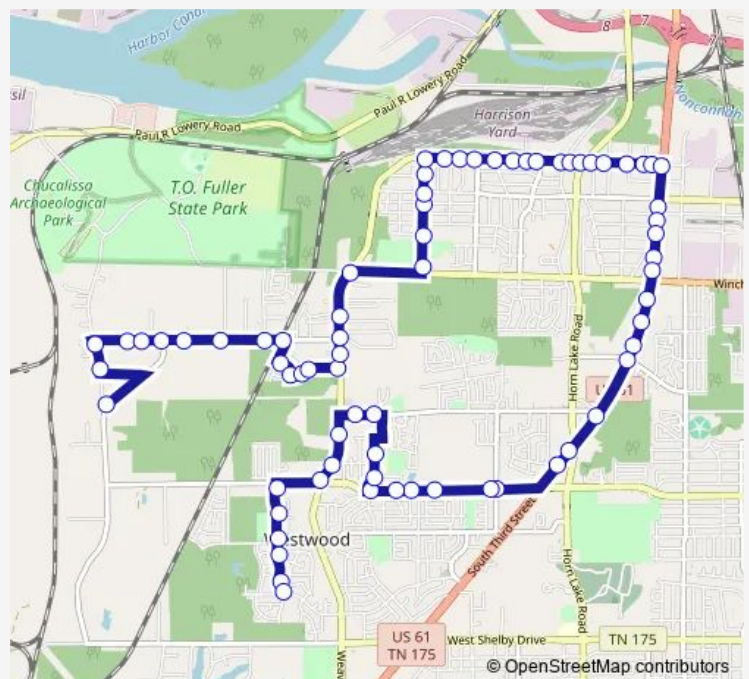

### Route schedule

Boxtown Rd@Sewanee Rd — Double Tree Rd@Parkrose Rd

Monday 06:09-18:09

Tuesday 06:09-18:09

Wednesday 06:09-18:09

Thursday 06:09-18:09

Friday 06:09-18:09

Saturday 05:40-17:40

### Route info

Direction: Boxtown Rd@Sewanee Rd

Stops: 72

Trip Duration: 0 hour 40 min

38 — Boxtown

Sax@Harahan

Sax@Nonconnah

Sax@Flynn