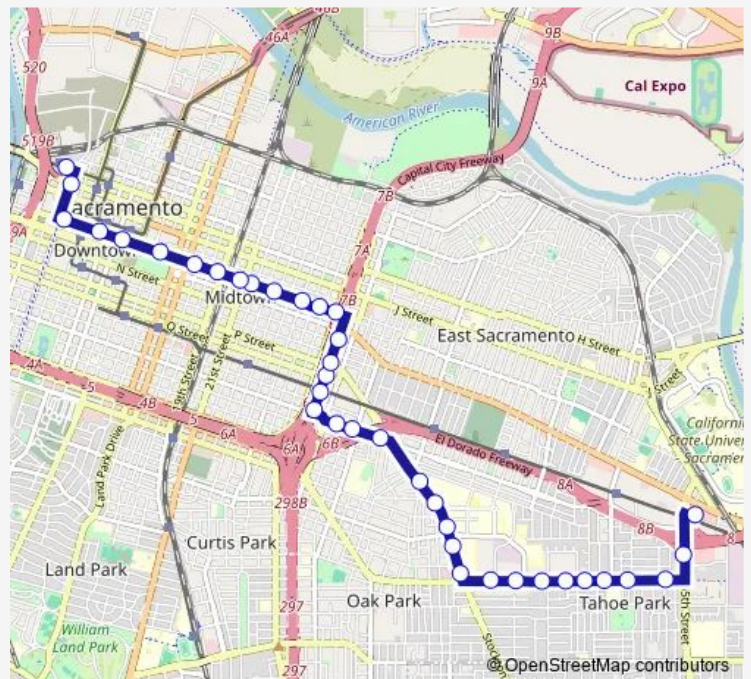

Bus 38 Tahoe Park

[Go to website](#)

Direction
 University/65th LRT & BAY 5 (Nb) — Amtrak & Depot (Wb)
 37 stops
[Open route schedule](#)

- University/65th LRT & BAY 5 (Nb)
- 65th ST & 4TH AVE (Sb)
- Broadway & 64th ST (Wb)
- Broadway & 61st ST (Wb)
- Broadway & 59th ST (Wb)
- Broadway & 57th ST (Wb)
- Broadway & 55th ST (Wb)
- Broadway & Fairgrounds DR (Wb)
- Broadway & 50th ST (Wb)
- Broadway & 49th ST (Wb)
- Stockton Blvd & Broadway (Nb)
- Stockton Blvd & 3RD AVE (Nb)
- Stockton Blvd & 2ND AVE (Nb)
- Stockton Blvd & X ST (Nb)
- Stockton Blvd & Colonial WAY (Nb)
- T ST & 36th ST (Wb)
- T ST & 34th ST (Wb)
- T ST & 32nd ST (Wb)
- 30th ST & T ST (Nb)
- 30th ST & R ST (Nb)
- 30th ST & Q ST (Nb)

Route info

Direction: University/65th LRT & BAY 5 (Nb)
 Stops: 37
 Trip Duration: 0 hour 37 min

38 — Tahoe Park

30th ST & P ST (Nb)

30th ST & N ST (Nb)

L ST & 29th ST (Wb)

L ST & 28th ST (Wb)

L ST & 26th ST (Wb)

L ST & 5TH ST (Wb)

5TH ST & I ST (Nb)

Amtrak & Depot (Wb)

Direction

Amtrak & Depot (Wb) — University/65th LRT & BAY 5 (Nb)

39 stops

[Open route schedule](#)

Amtrak & Depot (Wb)

Sunday 07:31-20:31

Route info

Direction: Amtrak & Depot (Wb)

Stops: 39

Trip Duration: 0 hour 37 min

Stockton Blvd & 2ND AVE (Sb)

Stockton Blvd & 3RD AVE (Sb)

Broadway & Stockton Blvd (Eb)