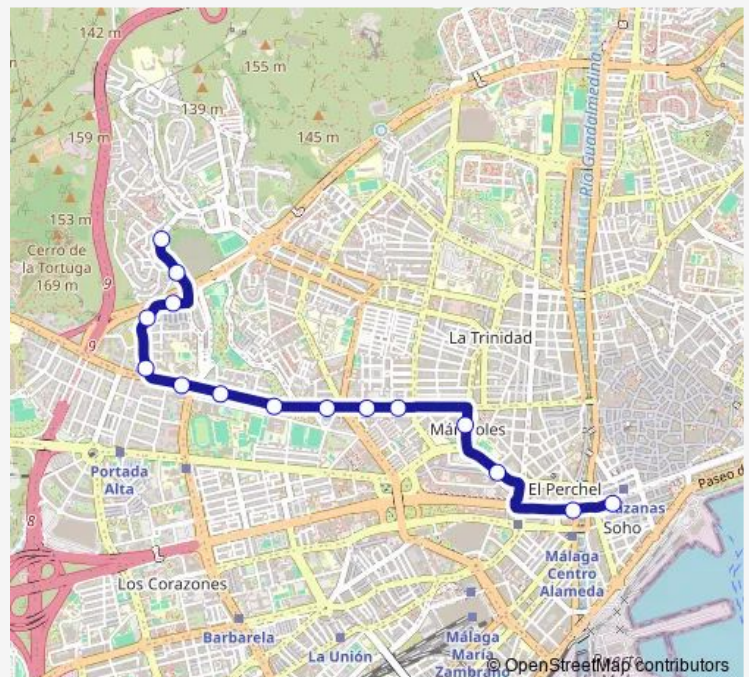

Bus 38 Alameda Principal - Granja Suárez

[Go to website](#)

Direction

Granja Suárez (Padre Martín) — Alameda Principal (Sur)

15 stops

[Open route schedule](#)

Granja Suárez (Padre Martín)

Padre Martín

Martínez Maldonado (Las Chapas)

Martínez Maldonado (Eugenio Gross)

Alonso de Palencia

Hilera

Avda. de Andalucía (Correos)

Alameda Principal (Sur)

Route schedule

Granja Suárez (Padre Martín) — Alameda Principal (Sur)

Monday 07:00-21:20

Tuesday 07:00-21:20

Wednesday 07:00-21:20

Thursday 07:00-21:20

Friday 07:00-21:20

Saturday 07:00-21:15

Sunday 08:00-21:15

Route info

Direction: Granja Suárez (Padre Martín)

Stops: 15

Trip Duration: 0 hour 24 min

38 — Alameda Principal - Granja Suárez

Direction

Alameda Principal (Sur) — Granja Suárez (Padre Martín)

15 stops

[Open route schedule](#)