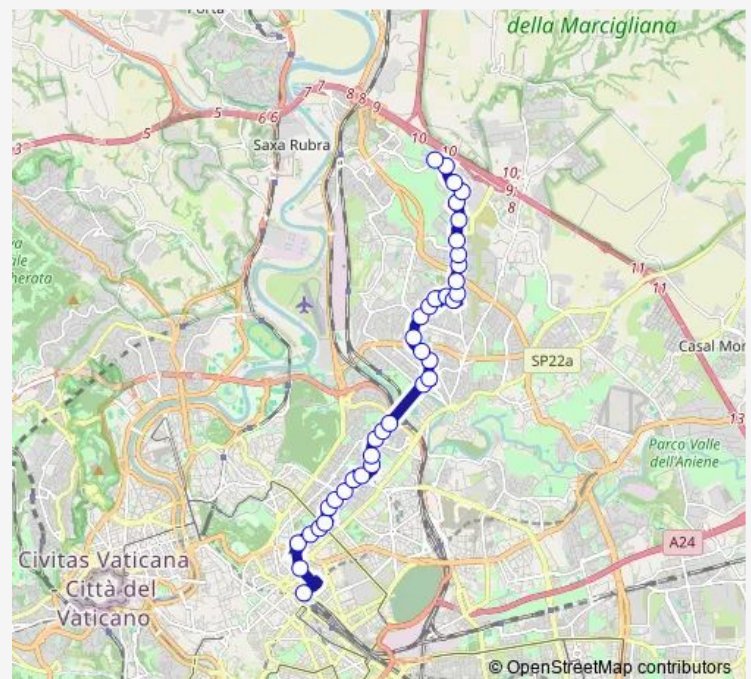

Trieste/Istria

S. Agnese Annibaliano (Mb1)

Eritrea/Lago Lesina

Libia/S. Emerenziana

Libia/Gimma

Libia (Mb1)

CONCA D'ORO (MB1)

Conca D'ORO (Mb1)

Tirreno/Monti Sibillini

Tirreno/Valle Scivia

Valle Melaina/Ventotene

Route schedule

TERMINI (MA-MB-FS) — PORTA DI ROMA

Monday	04:58-02:00 ⁺¹
Tuesday	04:58-02:00 ⁺¹
Wednesday	04:58-02:00 ⁺¹
Thursday	04:58-02:00 ⁺¹
Friday	04:58-02:00 ⁺¹
Saturday	04:58-02:00 ⁺¹
Sunday	05:04-02:00 ⁺¹

Route info

Direction: TERMINI (MA-MB-FS)

Stops: 37

Trip Duration: 0 hour 53 min

Monte Massico

Conti/Monte Massico

CONTI/DE CURTIS

DE Curtis/Galli

Route info

Direction: PORTA DI ROMA

Stops: 39

Trip Duration: 0 hour 53 min

Trieste/Istria

Trieste/Gorizia

Trieste/Trasimeno

Trieste/Trento