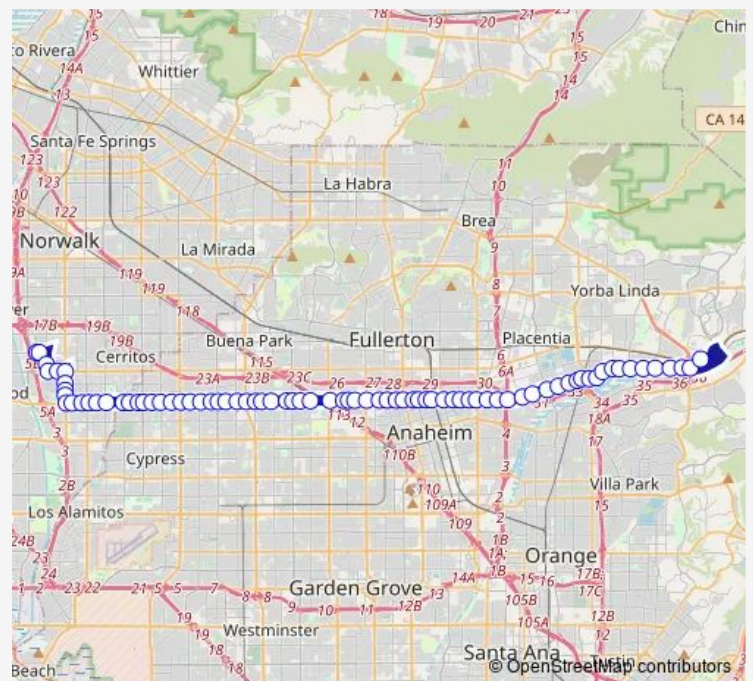

LA Palma-Moody

LA Palma-Andre

LA Palma-Walker

Route schedule

183rd-LOS Cerritos Center (Nearside) — Esperanza-Fairlynn

Monday 04:22-22:03

Tuesday 04:22-22:03

Wednesday 04:22-22:03

Thursday 04:22-22:03

Friday 04:22-22:03

Saturday 05:00-20:53

Sunday 05:00-20:53

Route info

Direction: 183rd-LOS Cerritos Center (Nearside)

Stops: 77

Trip Duration: 1 hour 20 min

38 — Lakewood - Anaheim Hills

LA Palma-Bravo

LA Palma-Valley View

LA Palma-SAN Rafael

LA Palma-SAN Marino

LA Palma-SAN Hilario

LA Palma-Knott

LA Palma-EL Monte

LA Palma-Gilbert

LA Palma-Brookhurst

LA Palma-Fairview

LA Palma-Fairview

LA Palma-Onondaga

LA Palma-Euclid

LA Palma-Laguna

LA Palma-West