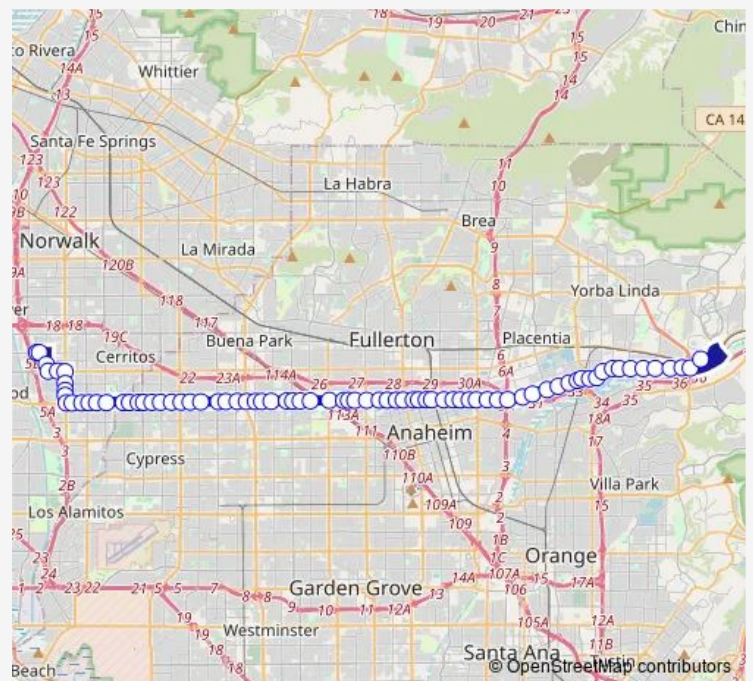

LA Palma-Moody

LA Palma-Andre

LA Palma-Walker

Route schedule

183rd-LOS Cerritos Center (Nearside) — Esperanza-Fairlynn

Monday 04:22-22:03

Tuesday 04:22-22:03

Wednesday 04:22-22:03

Thursday 04:22-22:03

Friday 04:22-22:03

Saturday 05:00-20:53

Sunday 05:00-20:53

Route info

Direction: 183rd-LOS Cerritos Center (Nearside)

Stops: 76

Trip Duration: 1 hour 16 min

38 — Lakewood - Anaheim Hills

LA Palma-Bravo

LA Palma-Valley View

LA Palma-SAN Rafael

LA Palma-SAN Marino

LA Palma-Knott

LA Palma-EL Monte

LA Palma-Western

LA Palma-Shepard

LA Palma-Miller

LA Palma-Grove

LA PALMA-LINK

LA Palma-Tustin

LA Palma-Hawk

LA Palma-VAN Buren

LA Palma-Richfield