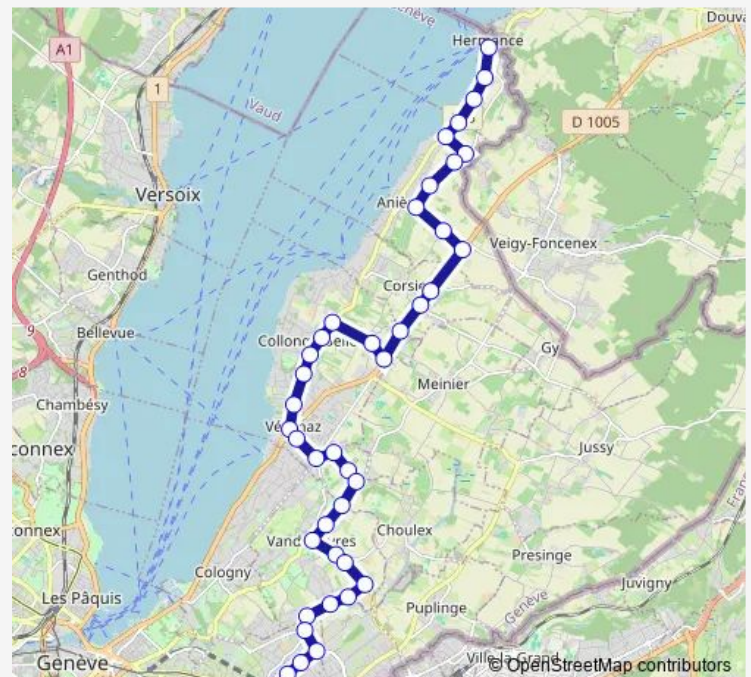

Vésenaz, Capite

Vésenaz, église

Vésenaz, village

Route schedule

Chêne-Bourg, Place Favre — Hermance, village

Monday 23:25

Tuesday 23:25

Wednesday 23:25

Thursday 23:25

Friday 23:25

Saturday 23:25

Sunday —

Route info

Direction: Chêne-Bourg, Place Favre

Stops: 42

Trip Duration: 0 hour 39 min

38 — B 38

BusMaps

Vésenaz, La Bise

Collonge-Bellerive, Bois-Caran

Collonge-Bellerive, Bellerive

Collonge-Bellerive, Collonge

Collonge-Bellerive,Pré-d'Orsat

Vésenaz, Saint-Maurice