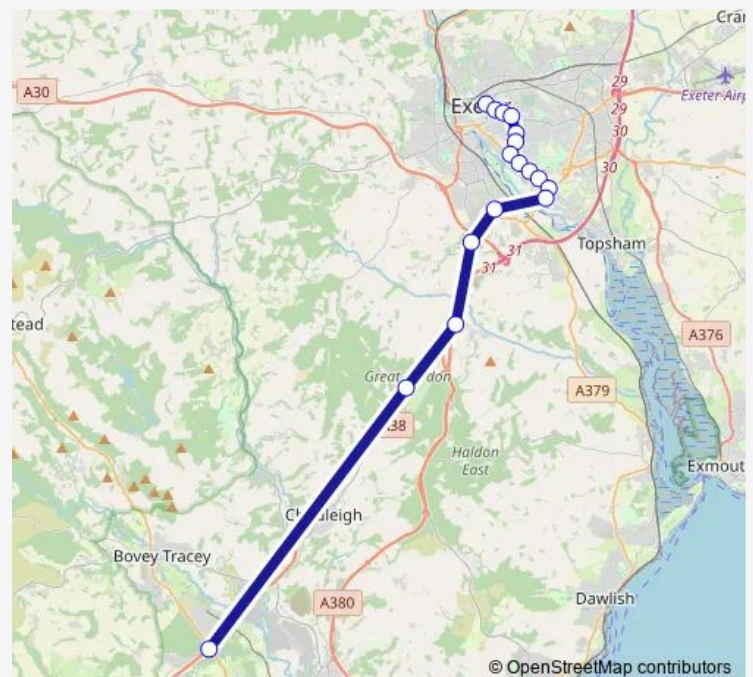

Monday 06:55-18:25

Tuesday 06:55-18:25

Wednesday 06:55-18:25

Thursday 06:55-18:25

Friday 06:55-18:25

Saturday 09:05-18:25

Sunday 11:05-16:05

Route info

Direction: Bus Station

Stops: 16

Trip Duration: 0 hour 33 min

■ 38 — Exeter - Heathfield Drumbridges

Direction

Drumbridges Roundabout — Bus Station

16 stops

[Open route schedule](#)

Route schedule

Drumbridges Roundabout — Bus Station

Monday 07:39-17:29

Tuesday 07:39-17:29

Wednesday 07:39-17:29

Thursday 07:39-17:29

Friday 07:39-17:29

Saturday 07:39-17:29

Sunday 10:19-14:49

Route info

Direction: Drumbridges Roundabout

Stops: 16

Trip Duration: 0 hour 37 min

38 Bus time schedules and route maps are available in an offline PDF at busmaps.com. Use the busmaps.com website to see live bus times, train schedule or subway schedule, and step-by-step directions for all public transit in Exeter