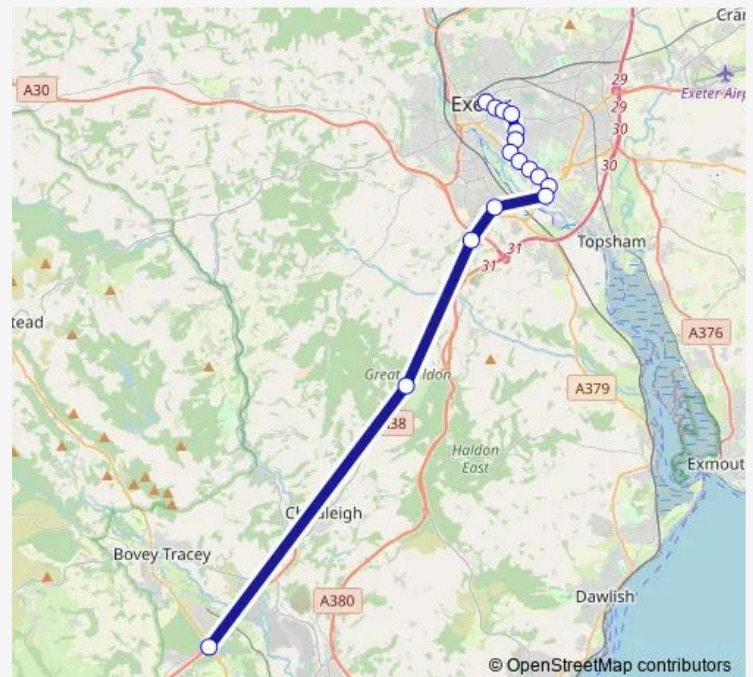

Monday 06:55-18:25

Tuesday 06:55-18:25

Wednesday 06:55-18:25

Thursday 06:55-18:25

Friday 06:55-18:25

Saturday 09:05-18:25

Sunday 11:05-16:05

Route info

Direction: Bus Station

Stops: 16

Trip Duration: 0 hour 33 min

■ 38 — Exeter - Heathfield Drumbridges

Direction

Drumbridges Roundabout — Bus Station

16 stops

[Open route schedule](#)

Route schedule

Drumbridges Roundabout — Bus Station

Monday 07:39-17:29

Tuesday 07:39-17:29

Wednesday 07:39-17:29

Thursday 07:39-17:29

Friday 07:39-17:29

Saturday 07:39-17:29

Sunday 10:19-14:49

Route info

Direction: Drumbridges Roundabout

Stops: 16

Trip Duration: 0 hour 37 min

38 Bus time schedules and route maps are available in an offline PDF at busmaps.com. Use the busmaps.com website to see live bus times, train schedule or subway schedule, and step-by-step directions for all public transit in Exeter