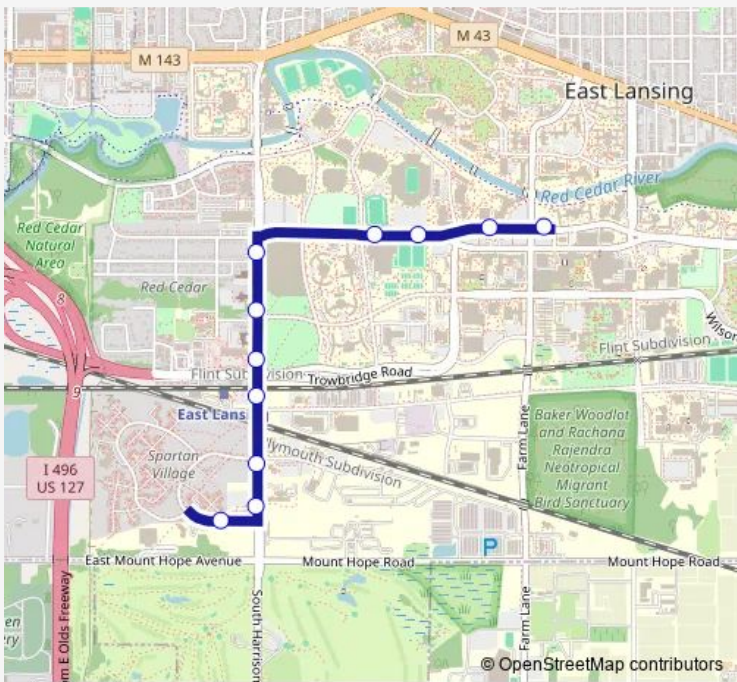

Bus 38 Spartan Village

[Go to website](#)

Direction
 WBD S Crescent before S Middlevale — WBD Shaw before Farm Lane

15 stops

[Open route schedule](#)

- WBD S Crescent before S Middlevale
- Middlevale before Elementary School
- Middlevale near Laundromat
- Middlevale before N Crescent
- EBD N Crescent before Harrison
- NBD Harrison past Crescent Rd
- Capital Area Multimodal Gateway
- NBD Harrison past Service
- NBD Harrison past Trowbridge
- NBD Harrison past Wilson Rd
- NBD Harrison before Shaw Ln
- EBD Shaw past Birch
- EBD S Shaw before Farm
- EBD S Shaw at Chemistry
- WBD Shaw before Farm Lane

Route schedule

WBD S Crescent before S Middlevale — WBD Shaw before Farm Lane

Monday	10:43-21:13
Tuesday	22:13
Wednesday	14:13-22:13
Thursday	07:13-21:43
Friday	06:43-22:13
Saturday	—
Sunday	—

Route info

Direction: WBD S Crescent before S Middlevale

Stops: 15

Trip Duration: 0 hour 17 min

Direction

WBD Shaw before Farm Lane — WBD S Crescent before S Middlevale

11 stops

[Open route schedule](#)

WBD Shaw before Farm Lane

Wednesday 07:00-18:30

Thursday 16:00-20:00

Friday 07:00-22:30

Saturday —

Sunday —

Route info

Direction: WBD Shaw before Farm Lane

Stops: 11