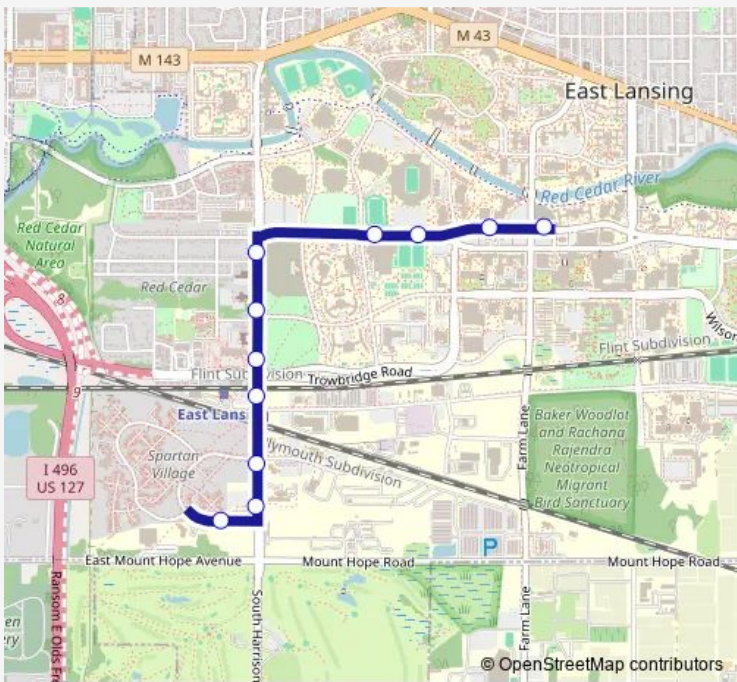

**Direction**  
 WBD Shaw before Farm Lane — WBD S Crescent before S Middlevale  
 11 stops  
[Open route schedule](#)

- WBD Shaw before Farm Lane
- WBD Shaw before Red Cedar Rd
- WBD N Shaw at Lot 79 (Stadium)
- WBD N Shaw past Chestnut
- SBD Harrison before Lilac Ave
- SBD Harrison Rd before Sever Dr
- SBD Harrison before Trowbridge Rd
- SBD Harrison before Service Rd
- SBD Harrison past N Crescent
- SBD Harrison before S Crescent
- WBD S Crescent before S Middlevale

**Route schedule**  
 WBD Shaw before Farm Lane — WBD S Crescent before S Middlevale

Monday	07:00-22:30
Tuesday	07:00-22:30
Wednesday	07:00-22:30
Thursday	07:00-22:30
Friday	07:00-22:30
Saturday	—
Sunday	—

**Route info**  
 Direction: WBD Shaw before Farm Lane  
 Stops: 11  
 Trip Duration: 0 hour 13 min

### Direction

WBD S Crescent before S Middlevale — WBD Shaw before Farm Lane

15 stops

[Open route schedule](#)

WBD S Crescent before S Middlevale

Middlevale before Elementary School

Middlevale near Laundromat